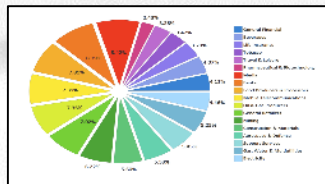

NOW: \$1,099

Free 2pc 3D Glasses worth \$176

W1210ST

- Resolution: Full HD (1920x1080)
- Brightness: 2000lm
- Low Input Lag For Smoother Gaming
- Unique Game Mode/Game Bright Mode
- 100" Diagonal Screen Size @ ~1.5m

\$100 Voucher

MSRP: \$1,588

NOW: \$1,399

\$30 Voucher

MS531
SVGA 800*600

MSRP: \$548
NOW: \$439

MX532
XGA 1024*768

\$30 Voucher