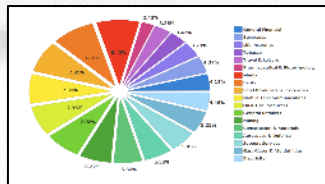

- Brightness: 3300lm
- 15,000:1 Native Contrast Ratio
- Dual HDMI Input
- 1.2X Optical Zoom
- Blu-Ray Full HD 3D Supported
- Up to 10,000hr Lamp Life

MS531
SVGA 800*600

MSRP: ~~$548~~
NOW: $469

MX532
XGA 1024*768

MSRP: ~~$648~~
NOW: $599

MW533
WXGA 1280*800

MSRP: ~~$748~~
NOW: $699

MH534
FHD 1920*1080

MSRP: ~~$1,088~~
NOW: $949

Terms & Conditions:

- Promotion valid from 1 Jan – 28 Feb 2018 or while stocks last.
- 3years door-to-door warranty, covers parts & labor for projector; dismounting/mounting excluded. #MS531 Carry-In.
- 1year or 1,000hr warranty for lamp, whichever is earlier.
- For sales enquiries or purchase, please contact us at sales.sg@benq.com, or 6396 8800. Service Hotline: 6362 1202.