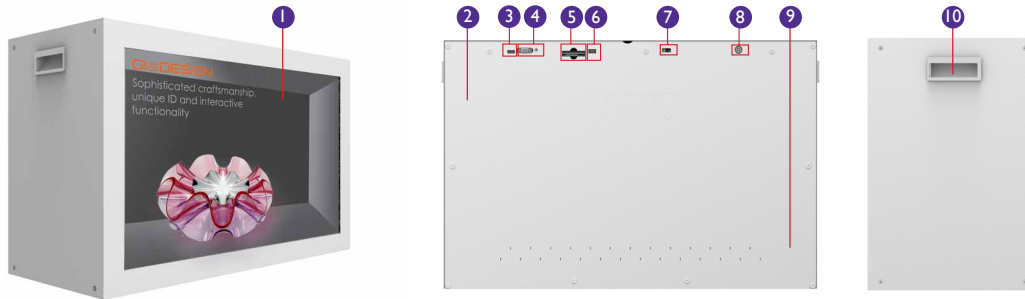

Plug and Play

The TL320C frees you from the need to connect to a PC, fussing with cables and complex settings. Simply plug a flash drive with your content into the TL Series' USB port/SD slot/CF slot to access files in popular formats for display or playback.

Specifications

Panel	LCD Size	32"
	Light Source	LED
	Active Area (mm)	697.68 (H) x 392.26 (V)
	Resolution	1,366x768
	Aspect Ratio	16:9
	Brightness	250 nits (typ.)
	Contrast Ratio	3000:1 (typ.)
	Response Time (ms)	6.5ms (typ.)
	Pixel Pitch	0.51075 (H) x 0.51075(W)
	Frame Rate	60Hz
	Viewing Angle	178 degree (H) / 178 degree (V)
	Light Life	30,000 hrs (typ.)
	Power	Color gamut (x% NTSC)
Panel Bit		8 bit, 16.7M
Voltage		AC-110V 240V/50Hz
Maximum (Watt)		72W
Typical (Watt)		72W
Standby (Watt)		3W
Power Off (Watt)		No
Environment	Operation Temp (dC)	0°C ~ 50°C
	Storage Temp (dC)	-20°C ~ 60°C
	Storage Humidity	10% ~ 90% RH Non-Condensing
	Operating Humidity	10% ~ 90% RH Non-Condensing
	Display Orientation	Landscape / Portrait
	Usage (hrs/days)	24 hours / 7 days
Audio	Internal Spk	2Wx2
AC Power	Power (AC) Input	x1
	VGA In	x1
I/O	HDMI Input	x1
	SD card	x1
	USB port (for USB playback)	x1
	Weight (without / with packing)	66.1 / 81.1 lbs
	Dimension (WxHxD)	32" x 20.1" x 13.2"
ME	Bezel Width (T/B/L/R)	47/46/46/46mm
	OSD	EN/SC
Language	Remote Controller	x1
	PWR Cord	x1
	VGA Cable	x1
	SD card	x1
	Adapter (with power cord)	x1
Number	UPC code	8400460-3166-4
	BenQ Part Number	9H.F19PU.NA2
Warranty	Warranty	3-year

TL320C images

- | | | |
|--------------------|-----------------|---------------|
| 1 LCD Panel | 5 SD/CF Slot | 8 Power DC In |
| 2 Back Metal Cover | 6 USB Connector | 9 Speakers |
| 3 HDMI | 7 IR Port | 10 Grip |
| 4 VGA Connector | | |