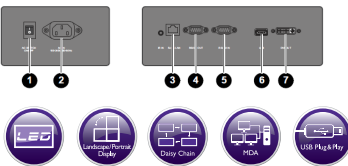

Create a video wall instantly

The SV500 makes it easy to set up a stunning video wall. Simply daisy chain up to four SV500 units—there's no need for a separate video signal splitter. The SV500's in/out-VGA/DVI ports let you display content from either analog or digital sources, and the SV500's narrow bezel makes it ideal for building a video wall.

Access and play back content without hassle

The SV500 frees you from the need to connect a PC, fussing with cables and complex settings. Simply plug a flash drive with your content into the SV500's USB port to access files in popular formats for display or playback.

Input/Output Terminals

| No. | Name |
|-----|------------------|
| 1 | AC SWITCH ON/OFF |
| 2 | AC IN |
| 3 | RJ-45 |
| 4 | RS232 OUT |
| 5 | RS232 IN |
| 6 | USB |
| 7 | DVI-OUT |
| 8 | DVI-IN |
| 9 | HDMI 2 |
| 10 | HDMI 1 |
| 11 | VGA IN |
| 12 | VGA OUT |
| 13 | AUDIO IN |
| 14 | LINE OUT |