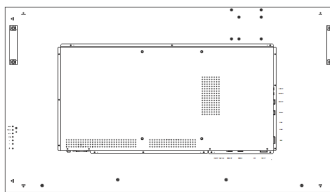

Input/Output Terminals

No.	Name
1	AC SWITCH ON/OFF
2	AC IN
3	RJ-45
4	RS232 OUT
5	RS232 IN
6	USB
7	DVI-OUT
8	DVI-IN
9	HDMI 2
10	HDMI 1
11	VGA IN
12	VGA OUT
13	AUDIO IN
14	LINE OUT