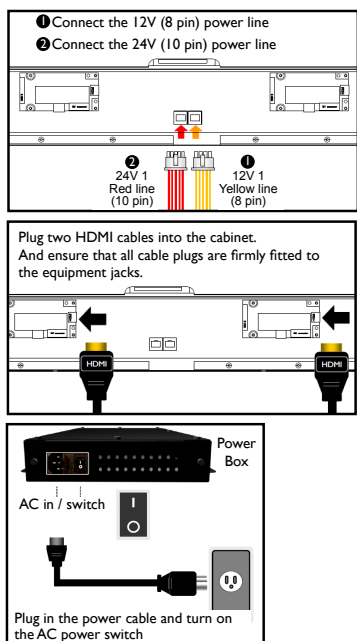

Input / Output Terminals

Specifications		DL550F	DH550F	DH551F
Panel	LCD Size	55"	55"	55"
	Light Source	LED	LED	LED
	Active Area (mm)	1209.6(H) x 680.4(V)	1209.6(H) x 680.4(V)	1209.6(H) x 680.4(V)
	Resolution	FHD 1920 x 1080 (pixels)	FHD 1920 x 1080 (pixels)	FHD 1920 x 1080 (pixels)
	Aspect Ratio	16:9	16:9	16:9
	Brightness	450 / 450 nits	450 / 700 nits	700 / 700 nits
	Contrast Ratio	3000 : 1 (typ)	3000 : 1 (typ)	3000 : 1 (typ)
	Response Time (ms)	6.5	6.5	6.5
	Pixel Pitch	0.21 (H) x 0.63(W)	0.21 (H) x 0.63(W)	0.21 (H) x 0.63(W)
	Frame Rate	60Hz	60Hz	60Hz
	Viewing Angle	178 degree (H) / 178 degree (V)	178 degree (H) / 178 degree (V)	178 degree (H) / 178 degree (V)
	Light Life	50,000 hrs (typ.)	50,000 hrs (typ.)	50,000 hrs (typ.)
	Color gamut (x% NTSC)	72%	72%	72%
Panel Bit	8 bit, 16.7M	8 bit, 16.7M	8 bit, 16.7M	
Power	Voltage	AC 100V~240V (50/60Hz)	AC 100V~240V (50/60Hz)	AC 100V~240V (50/60Hz)
	Maximum (Watt)	275W	275W	275W
	Typical (Watt)	230W	230W	230W
	Standby (Watt)	2W	2W	2W
Environment	Power Off (Watt)	<= 1W	<= 1W	<= 1W
	Operation Temp (dC)	0°C ~ 40°C	0°C ~ 40°C	0°C ~ 40°C
	Storage Temp (dC)	-10°C ~ 50°C	-10°C ~ 50°C	-10°C ~ 50°C
	Storage Humidity	20% ~ 80% RH	20% ~ 80% RH	20% ~ 80% RH
AC Power	Operating Humidity	20% ~ 80% RH	20% ~ 80% RH	20% ~ 80% RH
	Display Orientation	Landscape / Portrait	Landscape / Portrait	Landscape / Portrait
	Usage (hrs/days)	24hrs/7days	24hrs/7days	24hrs/7days
	Power (AC) Input	Yes	Yes	Yes
Input	Power switch	x1 (Power box)	x1 (Power box)	x1 (Power box)
	HDMI	x2	x2	x2
ME	Weight (without / with packing)	100 / 109 lbs (power box) 124 lbs	100 / 109 lbs (power box) 124 lbs	100 / 109 lbs (power box) 124 lbs
	Dimension (WxHxD)	59.6" x 33.7" x 0.9"	59.6" x 33.7" x 0.9"	59.6" x 33.7" x 0.9"
	Bezel Width (T/B/L/R) mm	64.2 / 239.1 / 87.0 / 87.0	64.2 / 239.1 / 87.0 / 87.0	64.2 / 239.1 / 87.0 / 87.0
	Language	OSD	EN/SP/EF/GM/IT/EP/RS/SN/JA/TC	EN/SP/EF/GM/IT/EP/RS/SN/JA/TC
Accessory	Remote Controller	x1	x1	x1
	PWR Cord	x1	x1	x1
	Quick start guide	x1	x1	x1
	Stand	No	No	No
Number	Adaptor	x1 (Power box)	x1 (Power box)	x1 (Power box)
	UPC code	8400460-3160-2	8400460-3159-6	8400460-3230-2
	BenQ Part Number	9H.F16PU.NA1	9H.F14PU.NA1	9H.F27PU.NA1
Warranty	Warranty	3-year	3-year	3-year
Features	HDMI-HDCP	Yes	Yes	Yes

BenQ America Corp.
www.BenQ.us

BenQ is a registered trademark of BenQ Corp. All rights reserved. Product names, logos, brands, and other trademarks featured or referred to in this material are the property of their respective trademark holders. Specifications subject to change without notice.

D series 040715_BQus

Because it matters