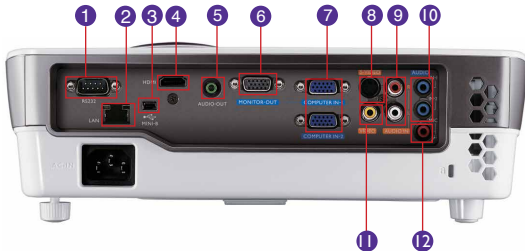

Input and Output Terminals

1 RS232 (DB-9pin)	7 Computer In 1 & 2 (D-sub 15pin)
2 LAN (RJ45)	8 S-Video In (Mini DIN 4pin)
3 USB (Type Mini B)	9 Audio In L/R (RCA)
4 HDMI	10 Audio In (Mini Jack)
5 Audio Out (Mini Jack)	11 Composite Video In (RCA)
6 Monitor Out (D-sub 15pin)	12 Microphone in

Specifications

Projection System	DLP®	
Native Resolution	WXGA (1280x800)	
Brightness	3500AL	
Contrast Ratio	13000:1	
Display Color	1.07 Billion Colors	
Lens	F2.59~2.87, f=16.88~21.88mm	
Aspect Ratio	Native 16:10 (5 aspect ratio selectable)	
Throw Ratio	1.21~1.57(76.5"@2m)	
Image Size (Diagonal)	44"-300"	
Zoom Ratio	1.3:1	
Lamp Type	240W	
Lamp Life	3500/5000/6000 hours	
Keystone Adjustment	1D, Vertical +/- 40 degrees	
Projection Offset	120%±5%	
Resolution Support	VGA(640 x 480) to UXGA(1600 x 1200)	
Horizontal Frequency	15-102KHz	
Vertical Scan Rate	23-120Hz	
Compatibility	HDTV Compatibility: 480i, 480p, 576i, 576p, 720p, 1080i, 1080p Video Compatibility: NTSC, PAL, SECAM	
Interface	Computer in (D-sub 15pin)	x 2(Share with component)
	Monitor out (D-sub 15pin)	x 1
	Composite Video in (RCA)	x 1
	S-Video in (Mini DIN 4pin)	x 1
	HDMI	x 1
	Audio in (Mini Jack)	x 2
	Audio in (L/R)	x 1
	Audio out (Mini Jack)	x 1
	Speaker	10W x 1
	USB (Type mini B)	x1 (Download & page/down)
	RJ45	x 1 (LAN Control & LAN Display)
	RS232 (DB-9pin)	x 1
	IR Receiver	x 2
Dimensions (WxHxD)	12.2" x 4.09" x 9.6"	
Weight	6.41 lbs (2.9kg)	
Power Supply	AC100 to 240V, 3.5A, 50 to 60 Hz	
Power Consumption	375W(Max), Standby<0.5W	
Audible Noise	33/30 dBA (Normal/Economic mode)	
On-Screen Display Languages	Arabic/Bulgarian/ Croatian/ Czech/ Danish/ Dutch/ English/ Finnish/ French/ German/ Greek/ Hindi/ Hungarian/ Italian/ Indonesian/ Japanese/ Korean/ Norwegian/ Polish/ Portuguese/ Romanian/ Russian/ Simplified Chinese/Spanish/ Swedish/ Turkish/ Thai/ Traditional Chinese (28 Languages)	
Picture Modes	Dynamic/Presentation/sRGB/Cinema/User 1/User 2	
Accessories (Standard)	Lens Cover, Remote Control w/ Battery, Power Cord (by region), User Manual CD, Quick Start Guide, Warranty Card (by region) Carry bag, VGA(D-sub 15pin) Cable	
Accessories (Optional)	Spare Lamp Kit	P/N: 5J.J6P05.001
	Ceiling Mount	P/N: 5J.J4N10.001
	3D Glasses	P/N: 5J.J7L25.002
	Carry Bag	P/N: 5J.J3T09.001
UPC Code / Part #	8400460-2496-3 / 9H.J6M77.14A	
Limited Warranty	3-Year Parts & Labor / 1-Year or 2000 hours of lamp life	

*Lamp life results will vary depending on environmental conditions and usage. Actual product's features and specifications are subject to change without notice.