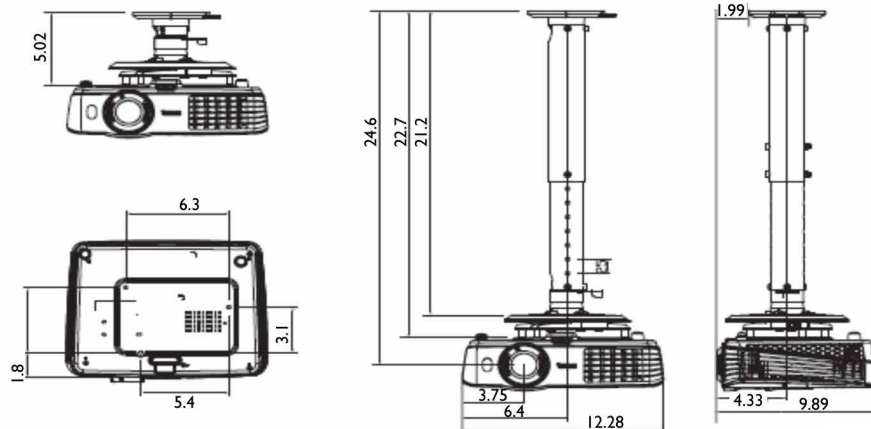

Because it matters

MW721 Digital Projector

Distance Chart

Screen Size				Distance from screen (inch)			Vertical offset (inch)
Diagonal		W (inch)	H (inch)	Min length (Max zoom)	Average	Min length (Max zoom)	
Inch	mm						
40	1016	40	22	41.1	47	53.5	2.1
50	1270	42	26	51.4	59.1	66.8	2.6
60	1524	50	32	61.7	71.0	80.2	3.2
80	2032	68	42	82.3	94.6	107.1	4.2
100	2540	84	53	102.9	118.3	133	5.3
120	3048	102	64	123.5	142.1	160.5	6.3
150	3810	127	80	154.4	177.5	200.7	7.9
200	5080	170	106	205.8	236.7	267.5	10.6
220	5588	186	116	226.4	260.3	294.3	11.6
250	6350	212	132	257.3	295.9	334.5	13.2
300	7620	254	180	313.2	354.7	402.2	17.9

Wall Mount Chart

Ceiling Mount screw: M4
(Max L = 25 mm; Min L = 20 mm)

Unit: inch

Dimensions

Because it matters