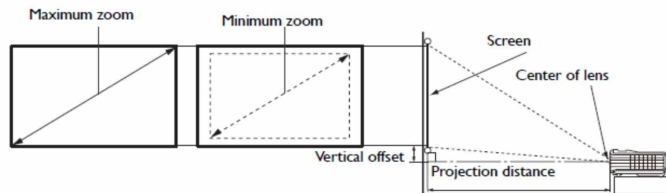

Because it matters

MW721 Digital Projector

Distance Chart

Screen Size				Distance from screen (inch)			Vertical offset (inch)
Diagonal		W (inch)	H (inch)	Min length (Max zoom)	Average	Min length (Max zoom)	
Inch	mm						
40	1016	40	22	41.1	47	53.5	2.1
50	1270	42	26	51.4	59.1	66.8	2.6
60	1524	50	32	61.7	71.0	80.2	3.2
80	2032	68	42	82.3	94.6	107.1	4.2
100	2540	84	53	102.9	118.3	133	5.3
120	3048	102	64	123.5	142.1	160.5	6.3
150	3810	127	80	154.4	177.5	200.7	7.9
200	5080	170	106	205.8	236.7	267.5	10.6
220	5588	186	116	226.4	260.3	294.3	11.6
250	6350	212	132	257.3	295.9	334.5	13.2
300	7620	254	180	313.2	354.7	402.2	17.9