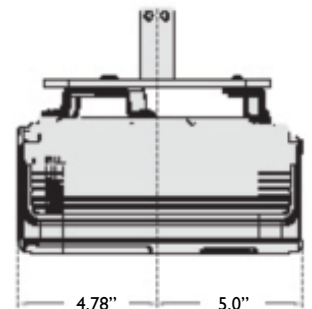

Enjoyment Matters

W710ST Digital Projector

Distance Chart

16:9 screen				Recommended projection distance from screen in mm			Vertical offset in mm
diagonal		Width	Height	Min length (with max. zoom)	Average	Max length (with min. zoom)	
Inches	mm	mm	mm				
34.30	871	759	427	-	-	600	77
40	1016	886	498	637	668	700	90
50	1270	1107	623	796	835	874	112
60	1524	1328	747	955	1002	1049	134
80	2032	1771	996	1273	1336	1399	179
100	2540	2214	1245	1592	1670	1749	224
120	3048	2657	1494	1910	2004	2099	269
150	3810	3321	1868	2388	2505	2623	336
188.5	4788	4173	2347	3000	-	-	423

Wall/Ceiling Mount Chart

Ceiling mount screws:

M4 x L8 (Max. L = .47", Min. L = .31")

Unit: inch

Dimensions