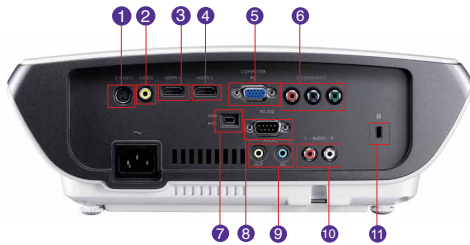

Top / Front View

Input and Output Terminals

- | | |
|---------------|-----------------|
| 1 S-Video | 7 USB |
| 2 Video | 8 RS-232 |
| 3 HDMI-1 | 9 Audio In/Out |
| 4 HDMI-2 | 10 Audio L/R |
| 5 Computer PC | 11 Security Bar |
| 6 Component | |