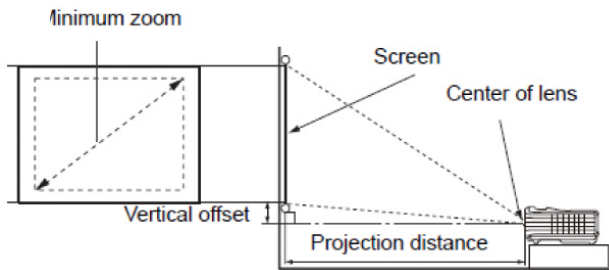

Enjoyment Matters

W710ST Digital Projector

Distance Chart

16:9 screen				Recommended projection distance from screen in mm			Vertical offset in mm
diagonal		Width	Height	Min length (with max. zoom)	Average	Max length (with min. zoom)	
Inches	mm	mm	mm				
34.30	871	759	427	-	-	600	77
40	1016	886	498	637	668	700	90
50	1270	1107	623	796	835	874	112
60	1524	1328	747	955	1002	1049	134
80	2032	1771	996	1273	1336	1399	179
100	2540	2214	1245	1592	1670	1749	224
120	3048	2657	1494	1910	2004	2099	269
150	3810	3321	1868	2388	2505	2623	336
188.5	4788	4173	2347	3000	-	-	423