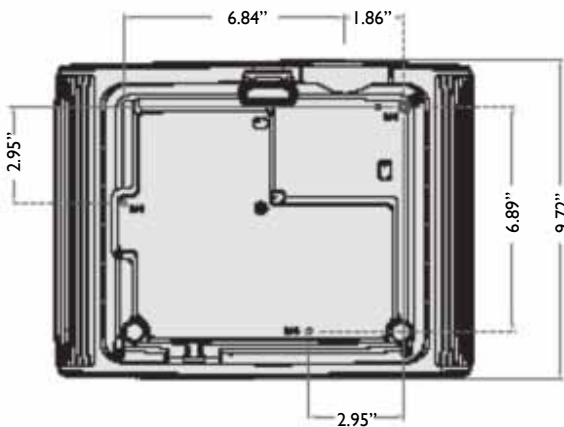

Enjoyment Matters

W710ST Digital Projector

Distance Chart

16:9 screen				Recommended projection distance from screen in mm			Vertical offset in mm
diagonal		Width	Height	Min length (with max. zoom)	Average	Max length (with min. zoom)	
Inches	mm	mm	mm				
34.30	871	759	427	-	-	600	77
40	1016	886	498	637	668	700	90
50	1270	1107	623	796	835	874	112
60	1524	1328	747	955	1002	1049	134
80	2032	1771	996	1273	1336	1399	179
100	2540	2214	1245	1592	1670	1749	224
120	3048	2657	1494	1910	2004	2099	269
150	3810	3321	1868	2388	2505	2623	336
188.5	4788	4173	2347	3000	-	-	423

Wall/Ceiling Mount Chart

Ceiling mount screws:

M4 x L8 (Max. L = .47", Min. L = .31")

Unit: inch

Dimensions