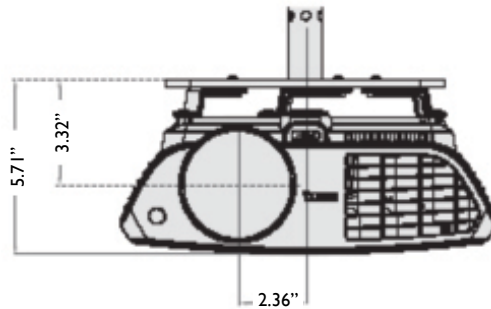

Enjoyment Matters

W710ST Digital Projector

Distance Chart

16:9 screen				Recommended projection distance from screen in mm			Vertical offset in mm
diagonal		Width	Height	Min length (with max. zoom)	Average	Max length (with min. zoom)	
Inches	mm	mm	mm				
34.30	871	759	427	-	-	600	77
40	1016	886	498	637	668	700	90
50	1270	1107	623	796	835	874	112
60	1524	1328	747	955	1002	1049	134
80	2032	1771	996	1273	1336	1399	179
100	2540	2214	1245	1592	1670	1749	224
120	3048	2657	1494	1910	2004	2099	269
150	3810	3321	1868	2388	2505	2623	336
188.5	4788	4173	2347	3000	-	-	423

Wall/Ceiling Mount Chart

Ceiling mount screws:

M4 x L8 (Max. L = .47", Min. L = .31")

Unit: inch

Dimensions