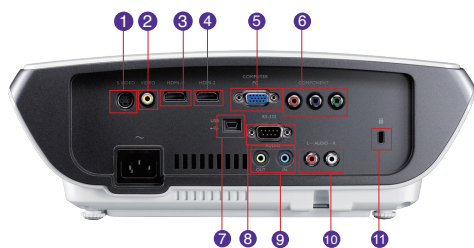

Top / Front View

Input and Output Terminals

- | | |
|---------------|-----------------|
| 1 S-Video | 7 USB |
| 2 Video | 8 RS-232 |
| 3 HDMI-1 | 9 Audio In/Out |
| 4 HDMI-2 | 10 Audio L/R |
| 5 Computer PC | 11 Security Bar |
| 6 Component | |