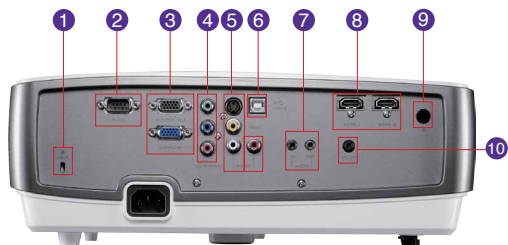

## Top / Front View

Top

Front

## Input and Output Terminals

Back

- |                           |                   |
|---------------------------|-------------------|
| 1 Security Slot           | 6 USB Type-B x1   |
| 2 RS-232 x1               | 7 Audio In/Out x1 |
| 3 RGB In/Out x1           | 8 HDMI x2         |
| 4 Component x1            | 9 IR x1           |
| 5 S-Video/Video/Audio L/R | 10 12V Trigger x1 |