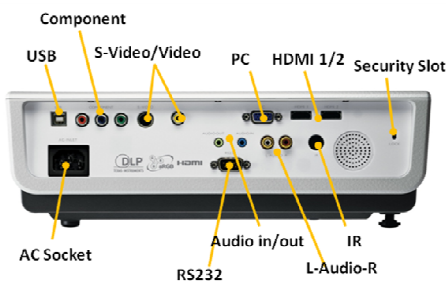

BenQ Digital Projector Specifications

W1000 1080P Home Entertainment

HIGHLIGHTS

- **Full HD Native 1080P Resolution**
- **High Brightness 1800 Ansi Lumens**
- **BrilliantColor™**
- **UNISHAPE™**
- **3D Color Management**
- **Auto Keystone**
- **Keystone +/- 30 degree**
- **Dual HDMI(v1.3) input**
- **Build-in Speaker**
- **Variable Audio Out**
- **Closed Captioning**
- **Quick Auto Search**

Projection System	DLP™ technology by Texas Instruments®	
Native Resolution	1080p (1920 x 1080)	
Brightness	2000 ANSI lumens	
Contrast Ratio (FOFO)	3000:1	
Aspect Ratio	16:9 Native (4 Aspect ration selectable)	
Color	Full 1.07 billion color palette	
Zoom Ratio	1.2: 1	
Image Size (Diagonal)	24" to 300"	
Throw Ratio	1.59 to 1.9 (56.8"@2M)	
Lamp	180W, 3000/4000 hours (Normal/Economic mode)	
HDTV Compatibility	480i, 480p, 576i, 576p, 720p, 1080i, 1080p	
Computer Compatibility	VGA(640 x 480) to WUXGA(1900 x 1200)	
Horizontal Frequency	31-90 KHz	
Vertical Scan Rate	50-85 Hz	
Input Terminals	Analog RGB : D-sub 15 pin x 1 Digital: HDMI (v1.3)x 2 Composite Video: RCA x 1 S-Video: Mini DIN 4 pin x 1 Component Video: RCA x 3 Audio L/R: RCA x 2; Stereo Mini Jack x 1	
Output Terminals	Variable Audio Out: Stereo Mini Jack x1 Speaker 3W x 1	
Control Terminals	RS232: 9 pin Type 1 x 1 USB (Type mini B) x 1	
Video Compatibility	NTSC, PAL, SECAM	
Dimension (WxHxD)	12.8 x 3.7 x 10 inch	
Weight	7.5 lbs (3.4Kg)	
Noise Level	29/27 dB (Normal/Economic mode)	
Projection Position	Front/Rear, Table/Ceiling	
Power Consumption	250W, Standby < 1W	
On-Screen Display Language	English/French/German/Italian/Spanish/Russian/ Traditional Chinese/ Simplified Chinese/ Japanese/ Korean/ Swedish/ Dutch/ Turkish/ Czech/ Portuguese / Thai/ Polish	
Preset Modes/ Application Modes	Cinema/ Dynamic/ Standard/ User 1/ User 2/ User 3	
Accessories (Standard)	User Manual CD Remote Control/ Batteries	Power Cords Component Cable
Accessories (Optional)	Ceiling Mounting Kit, Soft Carrying Case, RS232 Cable Spare Lamp Kit	