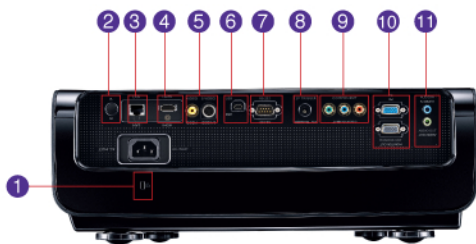

PROFESSIONAL PROJECTOR | **SP890** 1080P HIGH BRIGHTNESS

Features

- Native Full HD 1080p (1920 x 1080)
- 4000 ANSI Lumens, 50000:1 Contrast Ratio
- HQV™ Image Processor, True Pixel-by-Pixel
- H+V Lens Shift, 1.5 Big Zoom, 2D Keystone
- HDMI x1, RJ45 x1 (LAN Control)

Top / Front View

Input and Output Terminals

Back

- | | |
|--------------------|------------------------|
| 1 Security Lock | 6 USB Mini-B x1 |
| 2 IR x1 | 7 RS-232 x1 |
| 3 RJ45 (LAN) | 8 12V Trigger x1 |
| 4 HDMI x1 | 9 Component (R,G,B) x1 |
| 5 Video/S-Video x1 | 10 RGB Input/Output x1 |
| | 11 Audio In/Out x1 |