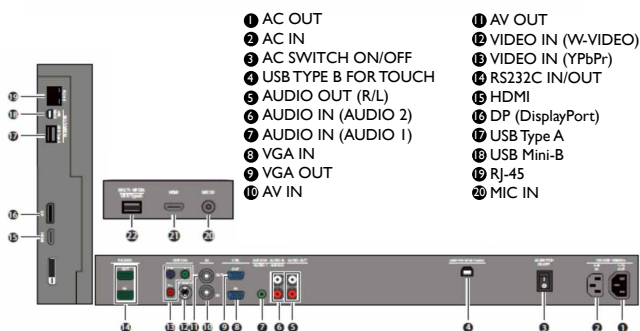

6-Points Touch Technology

An advanced touch screen not only provides a responsive, high-precision interface even for writing, but it enables multiple people to interact and collaborate simultaneously. By making the most use of the expansive screen area, increasing participation, and stimulating enthusiasm, RP55 I+ genuinely realize the full potential of IFP technology

Front I/O and Pen Tray

USB and HDMI ports, as well as a microphone jack, are located on the front panel, making it easy for teachers or speakers to plug in peripheral devices. A pen tray provides a handy place keep an IFP stylus and other tools to enhance a presentation, providing fast access and avoiding needless interruption.