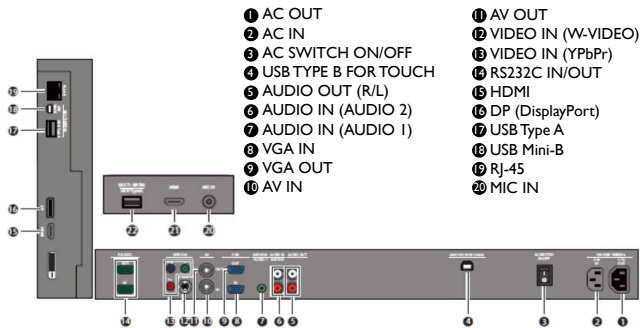

5-Points Touch Technology

An advanced touch screen not only provides a responsive, high-precision interface even for writing, but it enables multiple people to interact and collaborate simultaneously. By making the most use of the expansive screen area, increasing participation, and stimulating enthusiasm, RP550+ genuinely realize the full potential of IFP technology

Front I/O and Pen Tray

USB and HDMI ports, as well as a microphone jack, are located on the front panel, making it easy for teachers or speakers to plug in peripheral devices. A pen tray provides a handy place keep an IFP stylus and other tools to enhance a presentation, providing fast access and avoiding needless interruption.