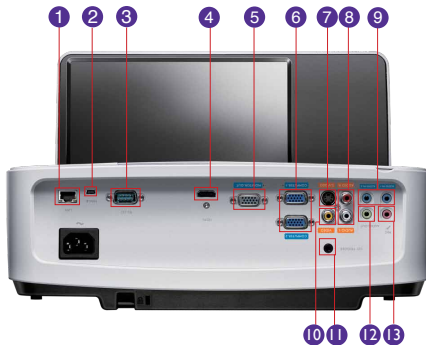

DIGITAL
PROJECTOR

MX850UST

Features

- Native XGA (1024x768) Resolution
- 2500 ANSI Lumens; 13000:1 Contrast Ratio
- 0.45 Ultra Short Throw Ratio
- LAN Control; Smart Eco Mode
- 20W Speaker; SRS WOW HD™; Mic Input

Input and Output Terminals

- | | |
|----------------------------------|------------------------------|
| 1 LAN (RJ45) | 7 S-Video In (Mini DIN 4pin) |
| 2 USB Mini B | 8 Audio Out L & R (RCA) |
| 3 RS232 (DB-9pin) | 9 Audio In 1 & 2 (Mini Jack) |
| 4 HDMI (v1.3) | 10 Composite Video In (RCA) |
| 5 Monitor Out (D-sub 15pin) | 11 DC 12V Trigger (3.5mm) |
| 6 Computer In 1 & 2 (D-sub 5pin) | 12 Audio Out (Mini Jack) |
| | 13 Mic In (Mini Jack) |