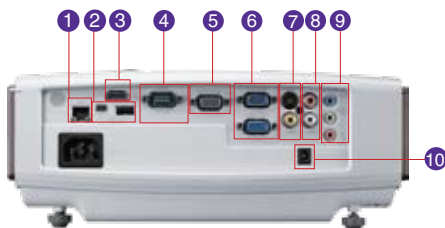

Input and Output Terminals

Back

1 RJ45 x1 (Control/Display)	6 RGB In/Component x2
2 USB Type A & Mini-B	7 S-Video / Video
3 HDMI x1	8 Audio R/L
4 RS-232 x1	9 Audio In/Out/Mic-In
5 RGB Out x1	10 12V Trigger x1

Specification

PRO AV

Native Resolution	XGA (1024 x 768)
Brightness	3500 ANSI Lumens
Contrast Ratio	4600:1 (Full on/Full off)
Keystone	Auto Keystone / Manual Vertical +/- 30 Degree
Aspect Ratio	4:3 Native, (5 Aspect Ratio Selectable)
Color	Full 1.07 Billion colors palette
Lens	F = 2.6
Zoom Ratio	Fixed
Image Size (Diagonal)	41" - 300"
Throw Ratio	0.61:1 (81" @ 3.3 Feet)
Lamp Life	300W, 2000/3000 hours (Normal/Eco-Mode)
PC Compatibility	VGA (640 x 480) to UXGA (1600 x 1200)
HDTV Compatibility	480i, 480p, 576i, 576p, 720p, 1080i, 1080p
Video Compatibility	NTSC, PAL, SECAM
Horizontal Frequency	31-99 kHz
Vertical Scan Rate	48-120 Hz
Input Terminals PC/AV	Analog RGB/Component: D-Sub 15 Pin x2 LAN Networking: RJ45 x1 (LAN Display) USB (Type A) x1 (Reader) USB (Type mini B) x1 (Display) S-Video: Mini Din 4 Pin x1 Composite Video: RCA x1 Audio L/R: RCA x2, Stereo Mini-Jack x1 HDMI x1, Microphone-in: Mini-Jack x1
Output Terminals PC/AV	Analog RGB: D-Sub 15 Pin x1 12V Trigger x1 Variable Audio Out: Stereo Mini-Jack x1 Speaker: 10W Speaker x2
Control Terminals	RS-232 9 Pin x1 (Male), RJ45 x1 (LAN Control) USB Type Min-B (Page Up/Down)
Dimensions (W x H x D)	11.4" x 5.03" x 9.9"
Weight	7.26 lbs (3.3 kg)
Power Supply	100 to 240 VAC, 50/60 Hz
Power Consumption	419W (Max), Standby <1W
Noise Level	35/30 dBA (Normal/Eco-Mode)
Display Languages	Bulgarian/Croatian/Czech/Danish/Dutch/English/Finnish/ French/German/Hungarian/Italian/Japanese/Korean/ Norwegian/Polish/Romanian/Russian/Simplified Chinese/ Spanish/Swedish/Turkish/Thai/Traditional Chinese
Picture Mode	Dynamic Mode/Presentation Mode/sRGB Mode/Cinema Mode/User 1 Mode/ User 2 Mode
Functions	0.6 Throw Ratio/3D-Ready/LAN Control & Display/USB Display & Reader/Built-In 20W Speaker/Microphone-In/ Digital Zoom 2x/Closed Captioning/Quick Cooling/Panel Key Lock/Window 7 Compatible/Wireless Display (Optional)
Accessories (Standard)	Quick Start Guide/User Manual (CD)/Remote Control/Power Cord/VGA Cable
Accessories (Optional)	Wall Mount/Spare Lamp/Wireless Dongle/Soft Carrying Case
Lamp P/N	5J.J3J05.001
Limited Warranty	3-Year Parts & Labor/ 1-Year or 2000 hours of lamp life

MX812ST_DM_BQus_5/11

BenQ America Corp.

15375 Barranca Parkway, Suite A-205, Irvine, CA 92618 ☎ Tel: (949) 255-9500 🌐 www.BenQ.us