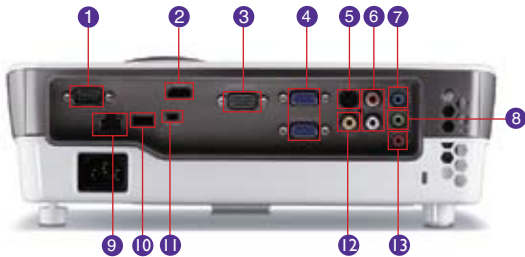

Input and Output Terminals

- | | |
|----------------------------------|------------------------------|
| 1 RS232 (DB 9-pin) | 8 Audio Out (Mini Jack) |
| 2 HDMI V1.3 | 9 LAN (RJ45) |
| 3 Monitor Out (D-sub 15pin) | 10 USB (Type-A) |
| 4 Computer In 1 & 2 (D-sub15pin) | 11 USB (Type Mini-B) |
| 5 S-Video in (Mini DIN 4pin) | 12 Video In (RCA) |
| 6 Audio In L&R (RCA) | 13 Microphone In (Mini Jack) |
| 7 Audio In (Mini Jack) | |