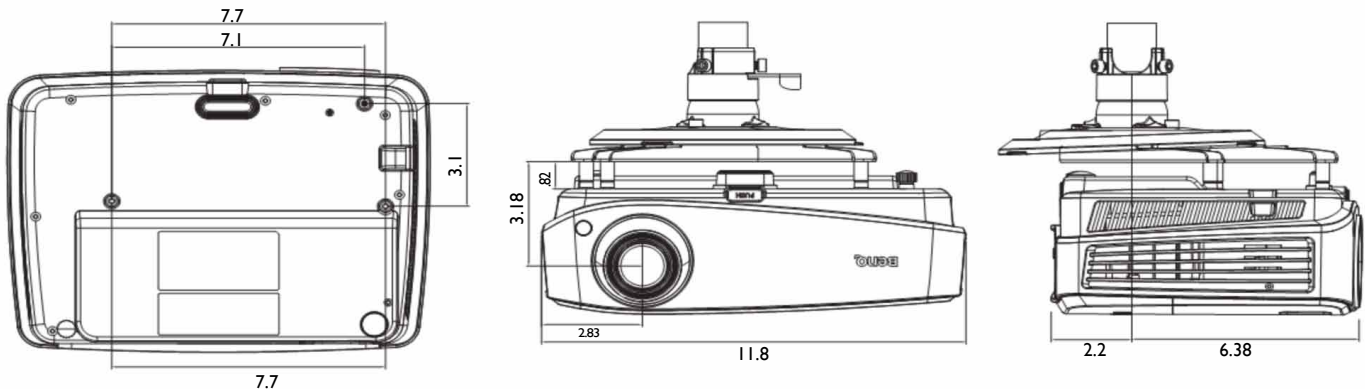

Ceiling Mount Chart