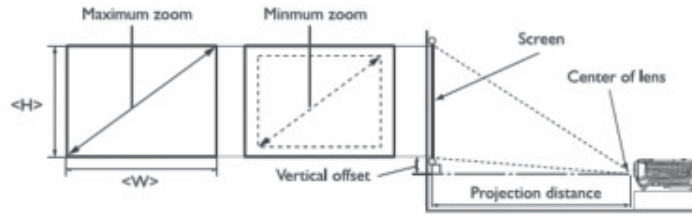

MX518 Digital Projector

Distance Chart

Screen Size				Distance from screen (inch)			Vertical offset (inch)
Diagonal		W (inch)	H (inch)	Min length (Max zoom)	Average	Max length (Min. zoom)	
30	762	24	18	47.2	49.6	51.9	2.7
40	1016	32	24	62.9	66.1	69.2	3.5
50	1270	40	30	78.7	82.6	86.6	4.4
60	1524	48	36	94.4	99.2	103.9	5.3
80	2032	64	48	125.9	132.2	138.5	7.2
100	2540	80	60	157.4	165.3	173.2	9.0
120	3048	96	72	188.9	198.4	207.8	10.7
150	3810	120	90	236.2	248.0	259.8	13.5
200	5080	160	120	314.9	330.7	346.4	17.9
220	5588	176	132	346.4	363.7	381.1	19.8
250	6350	200	150	393.7	413.3	433.0	22.5
300	7320	240	180	472.4	496.0	519.6	27.0