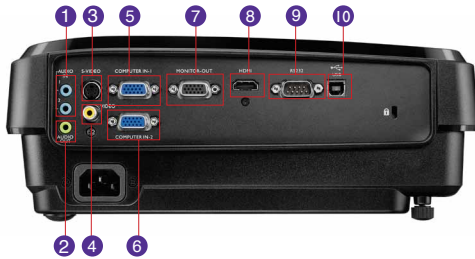

Input and Output Terminals

- | | |
|----------------------------|-----------------------------|
| 1 Audio In 1&2 (Mini Jack) | 6 Computer-2 (D-sub 15pin) |
| 2 Audio Out (Mini Jack) | 7 Monitor Out (D-sub 15pin) |
| 3 S-Video (Mini DIN 4-pin) | 8 HDMI |
| 4 Video Out (RCA Jack) | 9 RS232 (DB-9pin) |
| 5 Computer-1 (D-sub 15pin) | 10 USB (Mini-B) |