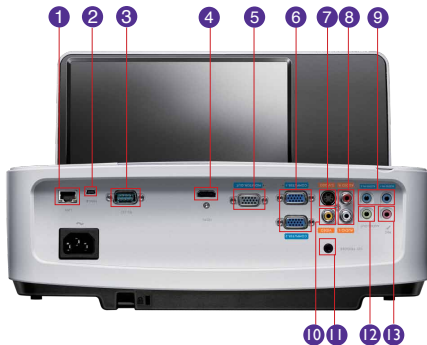

DIGITAL
PROJECTOR

MW851UST

Features

- Native WXGA (1280x800) Resolution
- 2500 ANSI Lumens; 13000:1 Contrast Ratio
- 0.36 Ultra Short Throw Ratio
- LAN Control; Smart Eco Mode
- 10W x 2 Speaker; SRSWOW HD™; Mic Input

Input and Output Terminals

- | | |
|-----------------------------------|------------------------------|
| 1 LAN (RJ45) | 7 S-Video In (Mini DIN 4pin) |
| 2 USB Mini B | 8 Audio Out L & R (RCA) |
| 3 RS232 (DB-9pin) | 9 Audio In 1 & 2 (Mini Jack) |
| 4 HDMI (v1.3) | 10 Composite Video In (RCA) |
| 5 Monitor Out (D-sub 15pin) | 11 DC 12V Trigger (3.5mm) |
| 6 Computer In 1 & 2 (D-sub 15pin) | 12 Audio Out (Mini Jack) |
| | 13 Mic In (Mini Jack) |