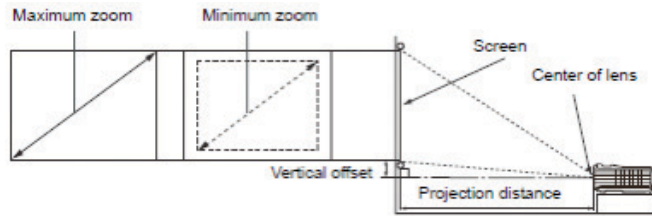

MW663 Digital Projector

Distance Chart