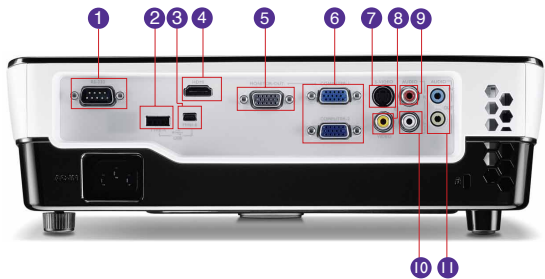

DIGITAL
PROJECTOR

MW663

Features

- Native WXGA Resolution (1280x800)
- 3000 ANSI Lumens; 13,000:1 Contrast Ratio
- SmartEco™ Power Saving Technology, Instant Restart
- DLP® 3D via PC & Blu-Ray/DVD Player
- Wireless display with Qpresenter App

Input and Output Terminals

- | | |
|-------------------|----------------------------|
| 1 RS232 (DB-9pin) | 7 S-Video (Mini DIN 4-pin) |
| 2 USB (Type A) | 8 Composite Video |
| 3 USB (Mini-B) | 9 Audio L/R in (RCA) |
| 4 HDMI (x1) | 10 Audio in (Mini Jack) |
| 5 Monitor out | 11 Audio out (Mini Jack) |
| 6 Computer in | |