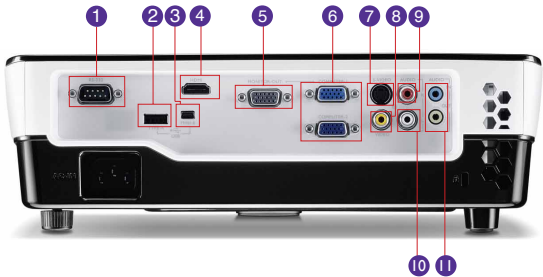

DIGITAL
PROJECTOR

MW663

Features

- Native WXGA Resolution (1280x800)
- 3000 ANSI Lumens; 13,000:1 Contrast Ratio
- SmartEco™ Power Saving Technology, Instant Restart
- DLP® 3D via PC & Blu-Ray/DVD Player
- Wireless display with Qpresenter App

Input and Output Terminals

- | | |
|-------------------|----------------------------|
| 1 RS232 (DB-9pin) | 7 S-Video (Mini DIN 4-pin) |
| 2 USB (Type A) | 8 Composite Video |
| 3 USB (Mini-B) | 9 Audio L/R in (RCA) |
| 4 HDMI (x1) | 10 Audio in (Mini Jack) |
| 5 Monitor out | 11 Audio out (Mini Jack) |
| 6 Computer in | |