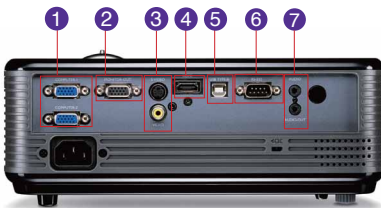

- 1 RGB In/Component x2
- 2 RGB Out x1
- 3 S-Video / Video
- 4 HDMI x1
- 5 USB Type B
- 6 RS-232 x1
- 7 Audio In/Out

Specifications

Native Resolution	WXGA (1280 x 800)
Brightness	2800 ANSI Lumens
Contrast Ratio	4000:1 (Full on/Full off)
Keystone	Manual Vertical +/- 40 Degree
Aspect Ratio	16:10 Native. 5 Aspect Ratio Selectable
Color	Full 1.07 Billion colors palette
Lens	F = 2.55 to 3.06, f=21~25.6mm
Zoom Ratio	Manual Zoom, 1.20:1
Image Size (Diagonal)	32" - 300"
Throw Ratio	1.41 - 1.69 (65.9" @ 6.5 feet)
Lamp Life	190W, 4500/6000 hours (Normal/Eco-Mode)
PC Compatibility	VGA (640 x 480) to UXGA (1600 x 1200)
HDTV Compatibility	480i, 480p, 576i, 576p, 720p, 1080i, 1080p
Video Compatibility	NTSC, PAL, SECAM
Horizontal Frequency	31-90 kHz
Vertical Scan Rate	50-120 Hz
Input Terminals PC/AV	Analog RGB/Component: D-Sub 15 Pin x2 HDMI (v1.3) x1 S-Video: Mini Din 4 Pin x1 Composite Video: RCA x1 Stereo Mini-jack x1
Output Terminals PC/AV	Analog RGB: D-Sub 15 Pin x1 Variable Audio Out: Stereo Mini-Jack x1 Speaker: 2W Speaker x1
Control Terminals	RS-232 9 Pin x1 (Male) USB Type B (Page Up/Down)
Dimensions (W x H x D)	10.4" x 3.9" x 8.3"
Weight	5.1 lbs (2.3kg)
Power Supply	100 to 240 VAC, 50/60 Hz
Power Consumption	245W (Typical), Standby <1W
Noise Level	27/25 dBA (Normal/Eco-Mode)
Display Languages	Bulgarian/Croatian/Czech/Danish/Dutch/English/Finnish/ French/German/Hungarian/Italian/Japanese/Korean/ Norwegian/Polish/Romanian/Russian/Simplified Chinese/ Spanish/Swedish/Turkish/Thai/Traditional Chinese
Picture Mode	Dynamic Mode/Presentation Mode/sRGB Mode/Cinema Mode/ User 1 Mode/ User 2 Mode
Functions	3D-Ready/Panel Key Lock/"Q" Hot Key for FAQ/Security Password/Quick Cooling/Digital Zoom 2x/Quick Auto Search/ High Altitude Mode/Closed Captioning/3D Color Management/ Variable Audio Out
Accessories (Standard)	Quick Start Guide/User Manual (CD)/Remote Control/Power Cord/VGA Cable
Accessories (Optional)	Presentation Plus/Spare Lamp Kit/Carrying Case
Lamp P/N	5J.J3S05.001
Limited Warranty	1-Year Parts & Labor / 1-Year or 2000 hours of lamp life

MW512_DM_BQus_10-20-11

BenQ America Corp.
15375 Barranca Parkway, Suite A-205, Irvine, CA 92618 • Tel: (949) 255-9500 • www.BenQ.us

Enjoyment Matters