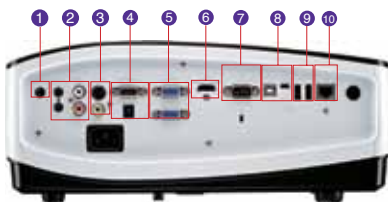

DESIGNED FOR EDUCATION | **MP780ST** + PointDraw™ Pen  
 Future Proof • Excellent Image Quality • Affordable

**PointDraw™ Interactive Pen**

**Top / Front-Left View**

Front-Left

**Input and Output Terminals**

- 1 Audio-Out x1
- 6 HDMI x1
- 2 Audio-In & MIC-In
- 7 RS-232 x1
- 3 S-Video/Video
- 8 USB Type B & Mini B
- 4 RGB Output/12V Trigger
- 9 USB Type A x2
- 5 RGB Input/Component X2
- 10 RJ45 x1 (Control & Display)