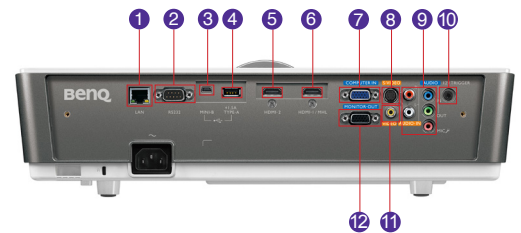

INPUT / OUTPUT TERMINALS

① LAN	⑦ Computer in
② RS232	⑧ S-Video
③ USB (Type mini B)	⑨ Audio In/out
④ USB Type A (1.5A Power)	⑩ 12V Trigger
⑤ HDMI-2	⑪ Composite Video
⑥ HDMI-1 / MHL	⑫ Monitor-out

BenQ.us | BenQ.ca

BenQ is a registered trademark of BenQ Corp. All rights reserved. Product names, logos, brands, and other trademarks featured or referred to in this material are the property of their respective trademark holders. Specifications subject to change without notice.

Because it matters