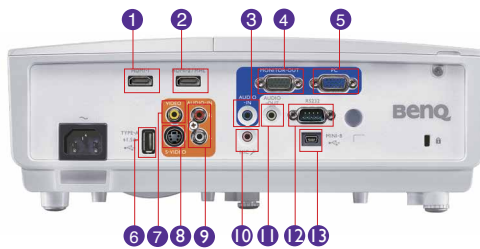

Input and Output Terminals

1 HDMI	8 S-Video (Mini DIN 4-pin)
2 HDMI-I/MHL	9 Audio in (L/R)
3 Audio in (Mini Jack)	10 Mic
4 Monitor Out (D-sub 15pin)	11 Audio out (Mini Jack)
5 Computer In -1 / 2 (D-sub 15pin)	12 RS232 (DB-9pin)
6 USB (TypeA)	13 USB (Type mini-B)
7 CompositeVideo in (RCA)	

Specifications

Projection System	DLP®
Native Resolution	1080p (1920x 1080)
Brightness	4,000AL
Contrast Ratio	10,000:1
Display Color	1.07 Billion Colors
Lens	F=2.59~2.87, f=16.88~21.88mm)
Aspect Ratio	Native 16:9 (5 aspect ratio selectable)
Throw Ratio	1.15-1.5(Wide 78.5" ±3% @ 2m)
Image Size	60"-300"
Zoom Ratio	1.3x
Lamp Type	260W
Lamp (Normal/Eco/SmartEco Mode)	2500/3500/4500 hours
Keystone Adjustment	2D, Horizontal +/- 30 degrees, Vertical +/- 30 degrees
Projection Offset	Vertical 130% ±5%
Resolution Support	VGA(640 x 480) to WUXGA_RB(1920 x 1200)
Horizontal Frequency	15~102KHz
Vertical Scan Rate	23~120Hz
Compatibility	HDTV Compatibility: 480i, 480p, 576i, 576p, 720p, 1080i, 1080p Video Compatibility: NTSC, PAL, SECAM 3D Compatibility: Frame Sequential: Up to 60Hz 720p Frame Packing: Up to 24 Hz 1080p Side by Side: Up to 24Hz 1080p Top Bottom: Up to 60Hz 1080p
Interface	Computer in (D-sub 15pin) x1 (integrate with component) HDMI x 2 (HDMI with MHL2.0 x1, HDMI x 1) MHL x 1 (HDMI with MHL2.0) Monitor out x 1 Composite Video in (RCA) x 1 S-Video in x 1 Audio in (Mini Jack) x 1 Audio in (L/R) x 1 Audio out (Mini Jack) x 1 Microphone in (mini Jack) x 1 Speaker 10W x 1 USB (Type A) x 1 (1.5A power supply) RS232 (DB-9pin) x 1 IR Receiver x2 (Front+Rear)
Dimensions (WxHxD)	12.3" x 4.5" x 8.5" (314.2 x 116 x 216.3mm) (include feet) 12.3" x 4.0" x 8.5" (314.2 x 102 x 216.3mm) (exclude)
Weight	7.28 lbs (3.3 Kg)
Power Supply	AC100 to 240V, 3.5A, 50 to 60 Hz
Power Consumption	330W(Normal), 270W(Eco), Standby <0.5W
Power Management Function	Automatic power off after 20 minutes without a display source
Audible Noise	36/31 dBA (Normal/Economic mode)
Languages	(28 Languages)
Picture Mode	**Dynamic / Presentation / sRGB / Cinema / (3D) / User 1 / User 2
Accessories (Standard)	Lens Cover, Remote Control w/ Battery, Power Cord, User Manual CD, Quick Start Guide, Warranty Card, VGA Cable
Accessories (Optional)	Spare Lamp Kit P/N: 5J.JEA05.001 Ceiling Mount Kit P/N: 5J.JAM10.001 3D Glasses P/N: 5J.J9H25.001 Carry Bag P/N: 5J.JCM09.001 QP01 Qcast Dongle P/N: 5J.JCK28.A01
UPC / Part #	8400460-3312-5 / 9H.JEA77.24A
Limited Warranty	1 Years Parts/Labor; 1 Year or 2,000 hours of lamp life

*Lamp life results will vary depending on environmental conditions and usage. Actual product's features and specifications are subject to change without notice.

BenQ America Corp.
www.BenQ.us

BenQ is a registered trademark of BenQ Corp. All rights reserved. Product names, logos, brands, and other trademarks featured or referred to in this material are the property of their respective trademark holders. Specifications subject to change without notice.

MH741 | 10515_BQus

Because it matters