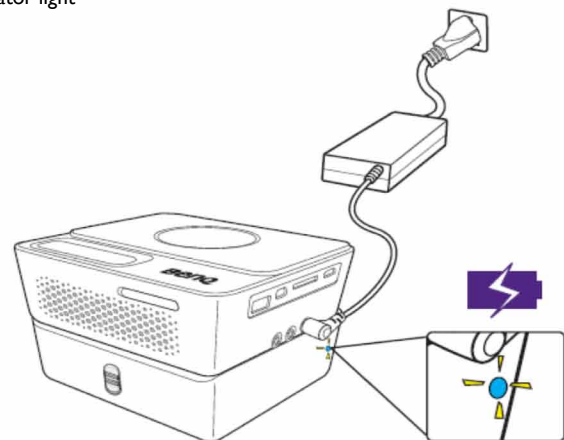

GP2 Battery

- Up to 3 hours battery life per charge*
- Detachable & Rechargeable
- 5600mAh

Part Number/UPC code	5J.J3C01.001/8400460-2085-9		
Type	Lithium-ion Technology		
Electrical Rating	14.8V 5600mAh 82.88Wh		
Dimensions	5.3" x 1.9" x 4.9"		
Weight	1.07 lbs		
Battery cycle life	300 cycles charging		
Charging time	3.5 hours for full battery charge		
Battery life*	3 hrs battery life @ 100 Ansi Lumens (1 hr @ 200 Ansi Lumens) (The battery life differs depending on daily use.)		
LED Indicator: Battery + Adaptor	Status: Charging Fully Charged	Condition: Power on / Standby mode Power on / Standby mode	LED color: Blue blinking Blue solid on
LED Indicator: Battery only	Status: Battery capacity (100%~10%) Battery capacity (<10%) (System warning message occurs with low power battery. At 10% power, system will automatically shut down)	Condition: Power on / Standby mode Power on / Standby mode	LED color: LED off Red blinking
Operating Specification Recommendations	<ol style="list-style-type: none"> 1. Keep the battery connected to the projector even when the projector is connected to a wall outlet. 2. While connected to battery, LED Mode in Settings will be set to Eco, you can play a video from any source for about three hours at 100AL when the battery is fully charged. (If LED Mode in Settings is changed to Normal, the battery life will be shortened to about one hour at 200AL.) 3. Use the battery under normal conditions, temperature (25±3)° C, absolute humidity: 65±20% 4. Discharging temperature range is 0~60° C, beyond which it will result in decadence of the battery performance and shortness of its life. 		

Operation Instructions

Installing Battery to GP2

Removing Battery from GP2

Indicator light

SpecSheetGP2Battery 042512BQus

BenQ America Corp.
15375 Barranca Parkway, Suite A-205, Irvine, CA 92618 ☎ Tel: (949) 255-9500 🌐 www.BenQ.us