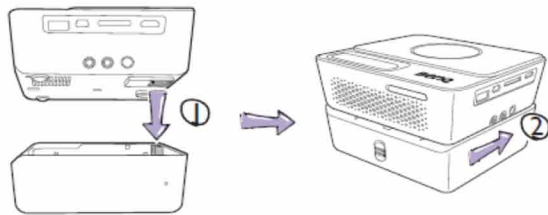

Operation Instructions

Installing Battery to GP2