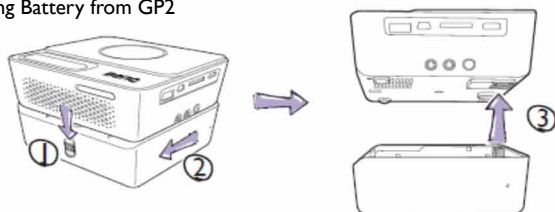

Removing Battery from GP2