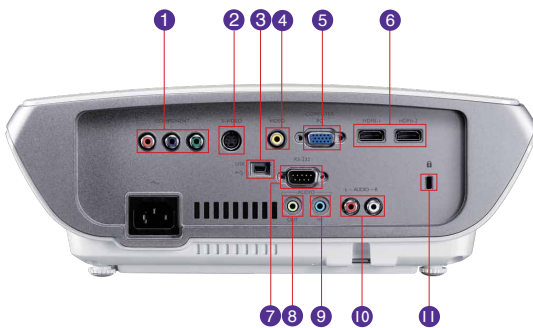

Input and Output Terminals

1 Component Video In (RCA)	6 HDMI 1 & 2 (v1.3)
2 S-Video In (Mini DIN 4pin)	7 RS232 (DB-9pin)
3 USB Mini B	8 Audio Out 1 (Mini Jack)
4 Composite Video In (RCA)	9 Audio In 1 (Mini Jack)
5 Computer In 1 (D-sub 15pin)	10 Audio In L & R (RCA)
	11 Security Bar

Specifications

Projection System	DLP
Native Resolution	1080p (1920x1080)
Brightness	1800 ANSI lumens
Contrast Ratio	4500:1
Display Color	1.07 Billion Colors
Lens	F=2.50~2.76, f=23.5~28.2mm
Aspect Ratio	Native 16:9 (5 aspect ratio selectable)
Throw Ratio	1.59-1.9 (56.8"@6.56 ft)
Image Size (Diagonal)	28" to 300"
Zoom Ratio	1.20:1
Lamp Type	190W
Lamp (Normal/Economic Mode)*	4500/5000 hours
Keystone Adjustment	Auto & Manual, Vertical +/- 40 degrees
Projection Offset	130%+-5%
Resolution Support	VGA(640 x 480) to WUXGA (1920 x 1200)
Horizontal Frequency	31K~90KHz
Vertical Scan Rate	48~86Hz
Compatibility	HDTV Compatibility: 480i, 480p, 576i, 576p, 720p, 1080i, 1080p Video Compatibility: NTSC, PAL, SECAM
Interface	Computer in (D-sub 15pin) x1 Composite Video in (RCA) x1 S-Video in (Mini DIN 4pin) x1 Component Video in (RCA) x1 Audio In (Mini Jack) x1 Audio L/R In (RCA) x2 Audio Out (Mini Jack) x1 Speaker 10W x1 HDMI V1.3 x2 USB (Type Mini B) x1 (USB Download & Page up/down) RS232 (DB-9pin) x1
Dimensions (WxHxD)	13 x 9.72 x 5.9 inches (330 x 247 x 150 mm)
Weight	7.9lbs (3.6 kg)
Power Supply	100 to 240 VAC, 50 to 60 Hz
Power Consumption	Typical 270W, Standby<1W
Audible Noise	31/28 dBA (Normal/Economic mode)
On-Screen Display Languages	Bulgarian/ Croatian/ Czech/ Danish/ Dutch/ English/ Finnish/ French/ German/ Greek/ Hungarian/Italian/ Indonesian/ Japanese/ Korean/ Norwegian/ Polish/ Portuguese/ Romanian/ Russian/ Simplified Chinese/Spanish/ Swedish/ Turkish/ Thai/ Traditional Chinese (26 Languages).
Picture Mode	Bright/Living Room/Gaming/Cinema/User 1/User 2/User3
Accessories (Standard)	Remote Control w/ Battery, Power Cord, User Manual CD, Quick Start Guide, Warranty Card, VGA (D-sub 15 pin) Cable, Carry Bag
Accessories (Optional)	Spare Lamp Kit P/N: 5J.J5405.001 Ceiling Mount P/N: 5J.J2K01.001
Limited Warranty	1 Year Parts/Labor; 180 days or 500 hours of lamp life.

*Lamp life results will vary depending on environmental conditions and usage.

EP5920 04-23-12BQus

BenQ America Corp.
15375 Barranca Parkway, Suite A-205, Irvine, CA 92618 ☎ Tel: (949) 255-9500 🌐 www.BenQ.us

BenQ is a registered trademark of BenQ Corp. DLP is a registered trademark of Texas Instruments. All rights reserved. Corporate and trademarks are the property of their respective companies. Specifications subject to change without notice.

Enjoyment Matters