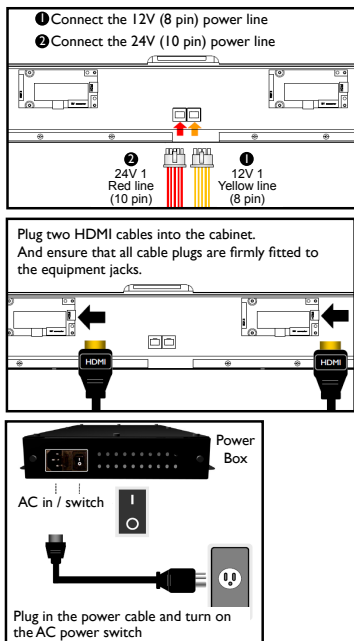

Input / Output Terminals

Specifications		DL550C	DL550F	
Panel	LCD Size	55"	55"	
	Light Source	LED	LED	
	Active Area (mm)	47.6" (H) x 26.7" (V)	47.6" (H) x 26.7" (V)	
	Resolution	FHD 1920 x 1080 (pixels)	FHD 1920 x 1080 (pixels)	
	Aspect Ratio	16:9	16:9	
	Brightness	450 / 450 nits	450 / 450 nits	
	Contrast Ratio	3000 : 1 (typ)	3000 : 1 (typ)	
	Response Time (ms)	6.5	6.5	
	Pixel Pitch	0.21 (H) x 0.63(W)	0.21 (H) x 0.63(W)	
	Frame Rate	60Hz	60Hz	
	Viewing Angle	178 degree (H) / 178 degree (V)	178 degree (H) / 178 degree (V)	
	Light Life	50,000 hrs (typ.)	50,000 hrs (typ.)	
	Color gamut (x% NTSC)	72%	72%	
	Panel Bit	8 bit, 16.7M	8 bit, 16.7M	
Power	Voltage	AC 100V~240V (50/60Hz)	AC 100V~240V (50/60Hz)	
	Maximum (Watt)	275W	275W	
	Typical (Watt)	230W	230W	
	Standby (Watt)	2W	2W	
	Power Off (Watt)	<= 1W	<= 1W	
Environment	Operation Temp (dC)	0°C ~ 40°C	0°C ~ 40°C	
	Storage Temp (dC)	-10°C ~ 50°C	-10°C ~ 50°C	
	Storage Humidity	20% ~ 80% RH	20% ~ 80% RH	
	Operating Humidity	20% ~ 80% RH	20% ~ 80% RH	
	Display Orientation	Landscape / Portrait	Landscape / Portrait	
	Usage (hrs/days)	24hrs/7days	24hrs/7days	
	AC Power	Power (AC) Input	Yes	Yes
Input	Power switch	x1 (Bottom housing)	x1 (Power box)	
	HDMI	x2	x2	
ME	Weight (without / with packing)	Display: 90 / 105 lbs Stand: 117 / 136 lbs	100 / 109 lbs (power box) 124 lbs	
	Dimension (WxHxD)	79.9" x 33.9" x 2.4" (Stand: 17.8")	59.6" x 33.7" x 0.9"	
	Bezel Width (T/B/L/R)	64.2 / NA / 87.0 / 87.0 mm	64.2 / 239.1 / 87.0 / 87.0 mm	
Language	OSD	EN/SP/EF/GM/IT/EP/RS/SN/ JA/TC	EN/SP/EF/GM/IT/EP/RS/SN/ JA/TC	
Accessory	Remote Controller	x1	x1	
	PWR Cord	x1	x1	
	Quick start guide	x1	x1	
	Stand	x1	No	
	Adaptor	x1 (bottom stand)	x1 (Power box)	
Number	UPC code	8400460-3165-7	8400460-3160-2	
	BenQ Part Number	9H.F18PU.NA1	9H.F16PU.NA1	
Warranty	Warranty	3-year	3-year	
Features	HDMI-HDCP	Yes	Yes