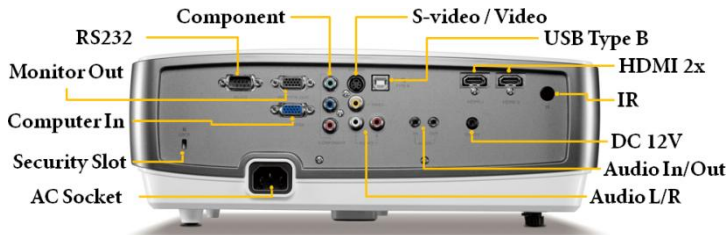

BenQ W1100 Digital Projector

Display Technology	DLP® by Texas Instruments®	
Native Resolution	1080p (1920 x 1080)	
Resolution Supported	VGA (640 x 480) to WUXGA (1920 x 1200)	
Brightness	2000 ANSI Lumens	
Contrast Ratio	4500:1 (Full on/Full off)	
Image Size	24" to 300"	
Throw Ratio	1.4 - 2.1 (65" @ 2 meter)	
Zoom Ratio	1.5:1	
Keystone correction	Auto Keystone / Manual Vertical ± 20 Degree	
Lamp Life	230W, 2500 / 4000 hours (Normal / Economic mode)	
Lamp Warranty	12 months or 2,000 cumulative hours whichever comes first	
Operational Noise	27 / 22 dB (Normal / Economic mode)	
Displayable Colours	Full 1.07 billion color palette	
Aspect Ratio	16:9 Native, 5 aspect ratio selectable	
Horizontal Frequency	31 ~ 90 KHz	
Vertical Scan Rate	50 ~ 85 Hz	
Input Terminals	PC: Analog RGB: D-sub 15 pin x 1 Audio: Audio L/R: RCA x 2 Stereo Mini Jack x 1	A/V: HDMI x 2 Component Video: RCA x 3 S-Video: Mini Din 4 pin x 1 Composite Video: RCA x 1
Output Terminals	Monitor Out: D-sub 15 pin x 1 Speaker: 10W x 2	Variable Audio Out : Stereo Mini Jack x 1 DC 12V x 1
Control Terminals	Serial Connector : RS232 (D-sub 9pin) x 1	USB (Type mini B) x 1
Video Compatibility	NTSC / PAL / SECAM	
HDTV Compatibility	480i / 480p / 576i / 576p / 720p / 1080i / 1080p	
Dimensions (HxWxD)	139 x 339 x 260 mm	
Weight	Net weight: 3.6 kg. Gross weight: 6.9 kg.	
Auto Switching Power Supply	100 to 240 VAC, 50 to 60 Hz	
Power Consumption	Max. 290W, Standby max. <1W	
On Screen Display Languages	Bulgarian / Croatian / Czech / Danish / Dutch / English / Finnish / French / German / Greek / Hungarian / Indonesian / Italian / Japanese / Korean / Norwegian / Polish / Portuguese / Romanian / Russian / Simplified Chinese / Spanish / Swedish / Turkish / Thai / Traditional Chinese (26 Languages)	
Application Modes	Cinema / Dynamic / Standard / User 1 / User 2 / User 3	
Functions	BrilliantColor™ PIP (Picture in Picture) 3D Color Management Dual HDMI inputs Closed Captioning Auto Keystone Variable Audio Out	Quick Auto Search SRS WOW HD™ Blank Auto Off Security Password HDTV compatible High Altitude Mode
Accessories Included	Quick Start Guide Manual CD Remote Control with backlight	VGA Cable Power Cord Battery
Accessories Optional	Ceiling Mount RS232 Cable	Spare Lamp Kit Soft Carry Case