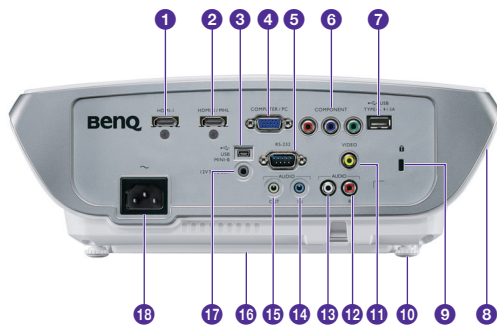

BenQ

Because it matters

Input and Output Terminals

- 1 HDMI I input jack
- 2 HDMI 2 / MHL dual mode port
Also can be charging connected MHL compatible smart device as long as the power is fed to the projector.
- 3 USB Mini B input jack
Used for service.
- 4 COMPUTER PC input jack
- 5 RS-232 control port
Used to interface with a PC or home theater control/automation system.
- 6 COMPONENT input jacks
- 7 USB Type A 1.5A
Used for charging the receiver box of the Wireless FHD Kit (WDP01) (optional accessory)
- 8 Audio speaker
- 9 Kensington anti-theft lock slot
- 10 Rear adjuster foot
- 11 VIDEO input jack
- 12 AUDIO input jack (R)
- 13 AUDIO input jack (L)
- 14 AUDIO input jack
- 15 AUDIO output jack
- 16 Quick-release foot
- 17 12V TRIGGER out jack
Used to trigger external device such as an electric screen or light control, etc. Consult your dealer for how to connect these devices.
- 18 AC power cord inlet