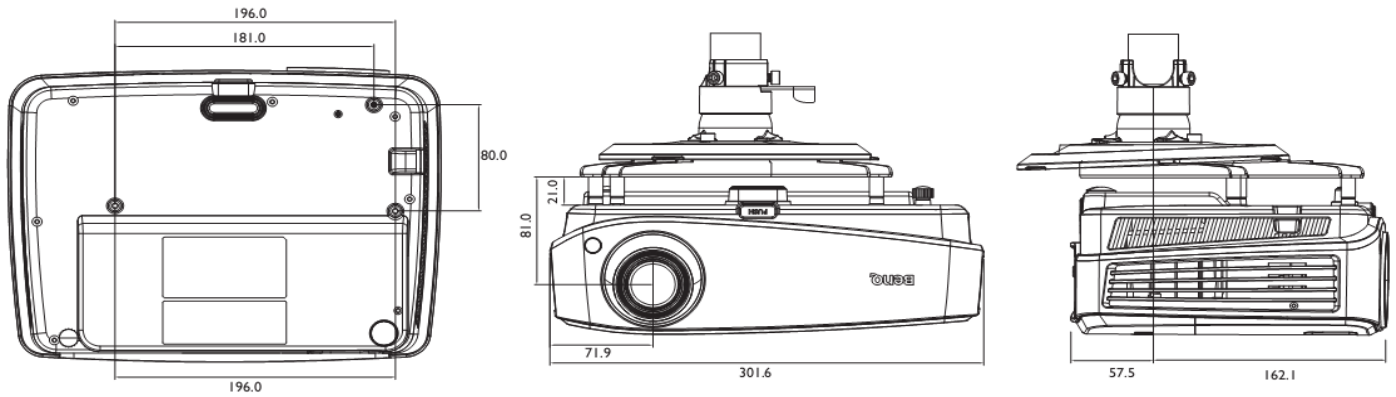

Wall mount/Ceiling mount Chart