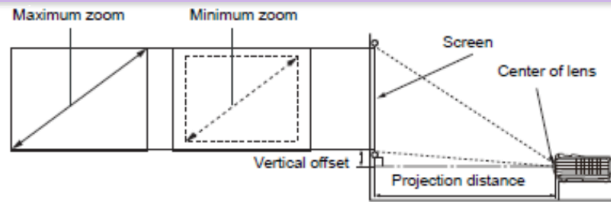

*Lamp life results will vary depending on environmental conditions and usage. Actual product's features and specifications are subject to change without notice.

MX717 Digital Projector

Distance Chart

Table A1: The screen aspect ratio is 4:3 and the projected picture is 4:3

Screen size		Size of the projected image		Distance from screen (mm)			Vertical offset (mm)
Diagonal		H (mm)	W (mm)	Min length	Average	Max length	
Inch	mm			(max. zoom)		(min. zoom)	
40	1016	610	813	1333	1467	1600	30
50	1270	762	1016	1667	1833	2000	38
60	1524	914	1219	2000	2200	2400	46
70	1778	1067	1422	2333	2567	2800	53
80	2032	1219	1626	2667	2933	3200	61
90	2286	1372	1829	3000	3300	3600	69
100	2540	1524	2032	3333	3667	4000	76
120	3048	1829	2438	4000	4400	4800	91
150	3810	2286	3048	5000	5500	6000	114
200	5080	3048	4064	6667	7333	8000	152
250	6350	3810	5080	8333	9167	10000	191
300	7620	4572	6096	10000	11000	12000	229