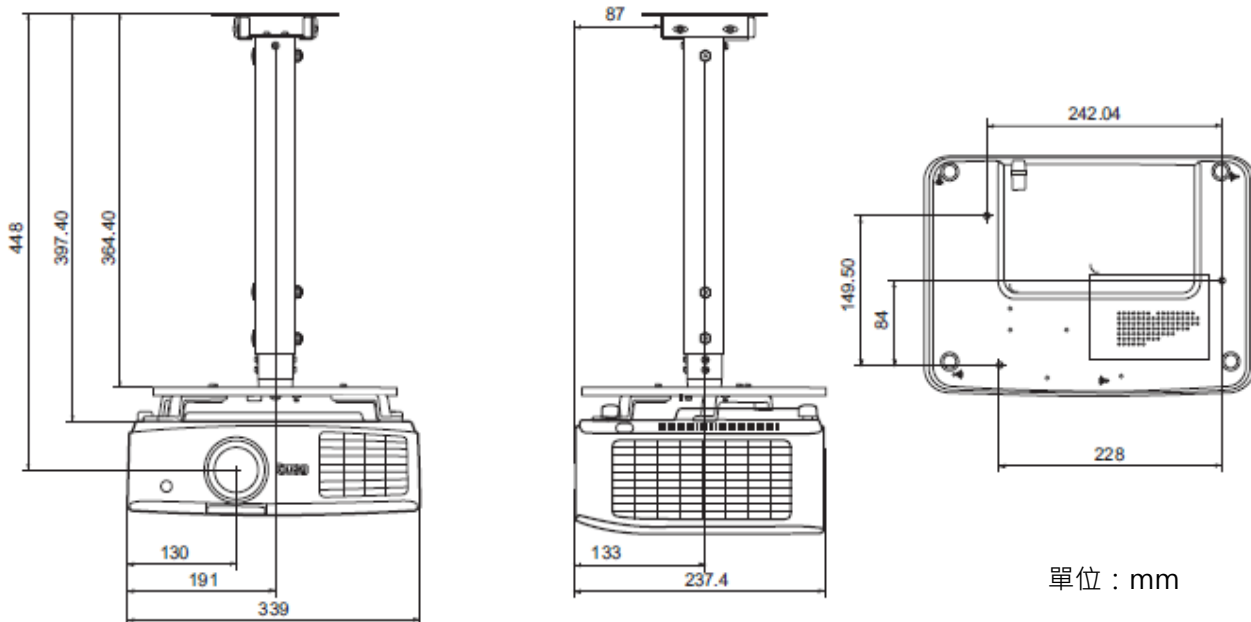

*Lamp life results will vary depending on environmental conditions and usage. Actual product's features and specifications are subject to change without notice.

MX717 Digital Projector

Distance Chart

Table A1: The screen aspect ratio is 4:3 and the projected picture is 4:3

Screen size		Size of the projected image		Distance from screen (mm)			Vertical offset (mm)
Diagonal		H (mm)	W (mm)	Min length	Average	Max length	
Inch	mm			(max. zoom)		(min. zoom)	
40	1016	610	813	1333	1467	1600	30
50	1270	762	1016	1667	1833	2000	38
60	1524	914	1219	2000	2200	2400	46
70	1778	1067	1422	2333	2567	2800	53
80	2032	1219	1626	2667	2933	3200	61
90	2286	1372	1829	3000	3300	3600	69
100	2540	1524	2032	3333	3667	4000	76
120	3048	1829	2438	4000	4400	4800	91
150	3810	2286	3048	5000	5500	6000	114
200	5080	3048	4064	6667	7333	8000	152
250	6350	3810	5080	8333	9167	10000	191
300	7620	4572	6096	10000	11000	12000	229

Ceiling mount Chart

單位：mm

Dimension