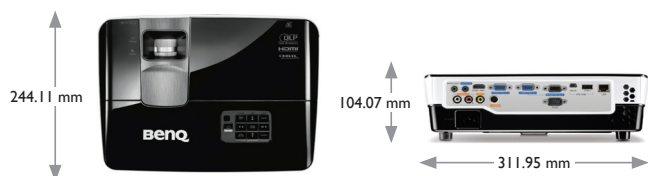

Dimension

Optional Accessories

- Presentation Plus
- Spare Lamp Kit
- Ceiling Mount
- VGA (D-Sub 15pin) Cable
- Quick Wireless NFC Kit
- 3D Glasses

BenQ

Because it matters