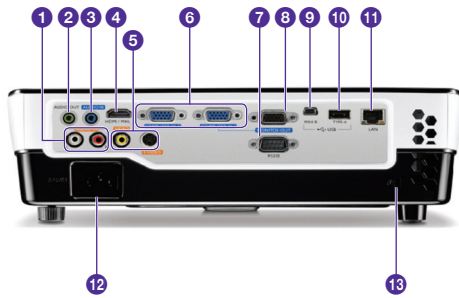

Box Contents

- Carry Bag
- Remote Control w/ Battery
- Power Cord (by region)
- User Manual CD
- Quick Start Guide
- Warranty Card (by region)

Dimension

Optional Accessories

- Presentation Plus
- Spare Lamp Kit
- Ceiling Mount
- VGA (D-Sub 15pin) Cable
- Quick Wireless NFC Kit
- 3D Glasses

BenQ

Because it matters

Input and Output Terminals

- 1 Audio (L/R) input jacks
- 2 Audio output jack
- 3 Audio input jack
- 4 HDMI/MHL-input port
- 5 S-Video input jack
- 6 RGB (PC)/Component Video (YPbPr/YCbCr) signal input jack
- 7 RS232 control port
- 8 RGB signal output jack
- 9 USB Mini-B port
- 10 USB Type-A port
- 11 RJ45 LAN input jack
- 12 AC power jack
- 13 Kensington anti-theft lock slot