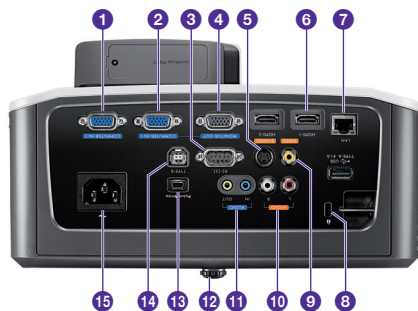

Input and Output Terminals

1 COMPUTER-2 input jack	9 VIDEO input jack
2 COMPUTER-1 input jack	10 Audio (L/R) input jack
3 RS-232 control port	11 Audio input/output jack
4 RGB signal output jack	12 Adjuster foot
5 S-VIDEO input jack	13 PointWrite port (PointWriter kit is required)
6 HDMI input jack	14 USB Type B port
7 RJ45 LAN input jack	15 AC power cord inlet
8 Kensington anti-theft lock slot	

Product Specifications

Projection System	DLP	
Native Resolution	WXGA(1280*800)	
Brightness	3200AL	
Contrast Ratio	10,000:1	
Display Color	1.07 Billion Colors	
Lens	F2.5,f=5.1mm	
Aspect Ratio	Native 16:10 (5 aspect ratio selectable)	
Throw Ratio	0,35	
Image Size (Diagonal)	Optimize 80"~100", Max up to 300"	
Zoom Ratio	Fix	
Lamp Type	230W	
Lamp(Normal/Economic/SmartEco Mode)*	4000/5000/7000 hours	
Keystone Adjustment	1D,Vertical +/- 40 degrees	
Lines shift range	Vertical 8%	
Projection Offset	140%~148% (±5%)	
Resolution Support	VGA(640 x 480) to UXGA(1600 x 1200)	
Horizontal Frequency	15~102KHz	
Vertical Scan Rate	23~120Hz	
Compatibility	HDTV Compatibility	480i, 480p, 576i, 576p, 720p, 1080i, 1080p
	Video Compatibility	NTSC, PAL, SECAM
Interface	Computer in (D-sub 15pin)	x 2(Shared with component)
	Monitor out (D-sub 15pin)	x 1
	Composite Video in (RCA)	x 1
	S-Video in (Mini DIN 4pin)	x 1
	HDMI	x 2
	Audio in (Mini Jack)	x 1
	Audio out (Mini Jack)	x 1
	Audio L/R	x 1
	Speaker	10W x 2
	USB (Type mini B)	x 1 (PW01U interactive module)
	USB (Type B)	x 1 (FW download)
	USB(Type A)	x 1 (IA Power for PT01 Touch module)
	RJ45	x 1 (LAN control)
	RS232 (DB-9pin)	x 1
	IR Receiver	x 1 (Front)
Dimensions	Dimensions(W x H x D)	373.3*287.5*130.2mm (w/o Mirror) 373.3*287.5*201mm(w Mirror)
	Weight	5KG(w/o wall mount)
Power	Power Supply	AC100 to 240V, 50 to 60 Hz
	Power Consumption	typical 290W, stanby power <0.5W
Audible Noise	33/29 dBA (Normal/Economic mode)	
On-Screen Display Languages	Arabic/Bulgarian/ Croatian/ Czech/ Danish/ Dutch/ English/ Finnish/ French/ German/ Greek/ Hindi/ Hungarian/ Italian/ Indonesian/ Japanese/ Korean/ Norwegian/ Polish/ Portuguese/ Romanian/ Russian/ Simplified Chinese/Spanish/ Swedish/ Turkish/ Thai/ Traditional Chinese (28 Languages)	

* Lamp life results will vary depending on environmental conditions and usage. Actual product's features and specifications are subject to change without notice.

Logistics information

Product Code	9HJ8L77.26E
EAN Code	471 8755 05502 7
Dimensions Single Carton (cm)	120 x 100 x 12
Carton Weight (kg)	15,4
Pallet Qty	12

BenQ Europe B.V.
Meerenakkerweg 1-17
5652 AR Eindhoven
The Netherlands
Tel: +31 88 8889200
Fax: +31 88 8889299

© 2014 BenQ Corp. Specification may vary by region, please visit your local stores for details. Actual product's features and specifications are subject to change without notice. This material may include corporate names and trademarks of third parties which are the properties of the third parties respectively. Doc.: PRJ HB BR EN 0301

Because it matters