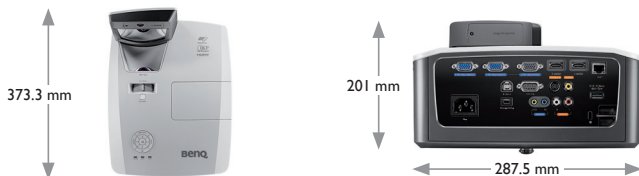

Dimension

Optional Accessories

- Spare Lamp Kit . . . . . 5J.J8M05.01 I
- 3D Glasses. . . . . 5J.J9H25.00 I
- PointWrite kit (PW01U) 5J.J8L26.20E
- PointWrite Touch module (PT01). 5J.J8L26.10E

Because it matters