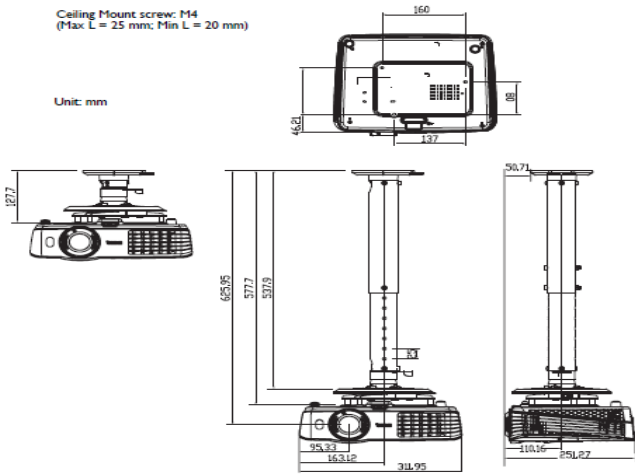

*Lamp life results will vary depending on environmental conditions and usage. Actual product's features and specifications are subject to change without notice.

MW721 Projector

Distance Chart

Screen size				Distance from screen (mm)			Vertical offset (mm)
Diagonal	W	H	Min length	Average	Max length		
Inch	mm	(mm)	(max. zoom)		(min. zoom)		
40	1016	862	538	1046	1203	1359	54
50	1270	1077	673	1307	1503	1699	67
60	1524	1292	808	1569	1804	2039	81
80	2032	1723	1077	2092	2405	2719	108
100	2540	2154	1346	2614	3007	3399	135
120	3048	2585	1615	3137	3608	4078	162
150	3810	3231	2019	3922	4510	5098	202
200	5080	4308	2692	5229	6013	6797	269
220	5588	4739	2962	5752	6614	7477	296
250	6350	5385	3365	6536	7516	8497	337
300	7620	6462	4039	7843	9020	10196	404

Wall mount/Ceiling mount Chart

Ceiling Mount screw: M4
(Max L = 25 mm; Min L = 20 mm)

Unit: mm

Dimension