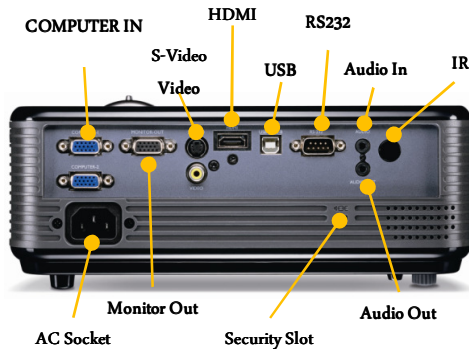

Projection System	DLP® technology by Texas Instruments®	
Native Resolution	WXGA (1280 x 800)	
Brightness	2800 ANSI lumens	
Contrast Ratio	4000:1 (Full on/Full off)	
Keystone	Manual Vertical ±40°	
Aspect Ratio	16:10 Native, 16:9 Selectable	
Color	Full 16.7 million color palette	
Lens	F= 2.55 to 3.06, f= 21 ~ 25.6 mm	
Zoom Ratio	Manual Zoom, 1.20:1	
Image Size (Diagonal)	32" to 300"	
Throw Ratio	1.23-1.46 (64"-75"@ 2m)	
Lamp	190W, 4500/6000 hours (Normal/Economic mode)	
Computer Compatibility	VGA(640 x 480) to UXGA(1600 x 1200)	
HDTV Compatibility	480i, 480p, 576i, 576p, 720p, 1080i, 1080p	
Video Compatibility	NTSC, PAL, SECAM	
Horizontal Frequency	31-82 kHz	
Vertical Scan Rate	48-85 Hz	
Input Terminals	PC	Analog RGB: D-sub 15 pin x 2
	A/V	HDMI V1.3 x 1
		Component Video: D-sub 15 pin x 2 (Shared with Analog RGB connector)
		S-Video: Mini Din 4 pin x 1 Composite Video: RCA x 1
Audio	Stereo Mini Jack x 1	
Output Terminals	PC	Monitor Out: D-sub 15 pin x 1
	Audio	Variable Audio Out : Stereo Mini Jack x 1 Speaker: 2W x 1
Control Terminal	Serial Connector : RS232 9 pin x 1 USB Connector : USB Type B x 1	
Dimensions(W x H x D)	265 x 100 x 210 mm r(10.4 x 3.9 x 8.3 inch)	
Weight	2.3 kg (5.1 lbs)	
Power Supply	100 to 240 VAC, 50/60 Hz	
Power Consumption	250W, Standby < 1W	
Audible Noise	30/28 dB (Normal/Economic mode)	
On-Screen Display Languages	Bulgarian/ Croatian/ Czech/ Danish/ Dutch/ English/ Finnish/ French/ German/ Greek/ Hungarian/ Indonesia/ Italian/ Japanese/ Kroean/ Norwegian/ Polish/ Portuguese/ Romanian/ Russian/ Simplified Chinese/Spanish/ Swedish/ Turkish/ Thai/ Traditional Chinese (26 Languages)	
Picture Modes	Dynamic Mode	Presentation Mode
	sRGB Mode	Cinema Mode
Functions	User 1 Mode	User 2 Mode
	BrilliantColor™	Quick Auto Search
	Closed Captioning	Wall Color Correction
	Teaching Template	3D Ready
	3D Color Management	Blank
	Digital Zoom (x2)	Auto Off
	Freeze	Security Password
	HDTV compatible	"Q?" Hot Key for FAQ
	High Altitude Mode	Auto Adjustment Hot Key
	Quick Start Guide	VGA Cable
Accessories (Standard)	Manual CD	Power Cord
Accessories (Optional)	Remote Control w/battery	
	Presentation Plus	Spare Lamp Kit
	RS232 Cable	Soft Carry Case