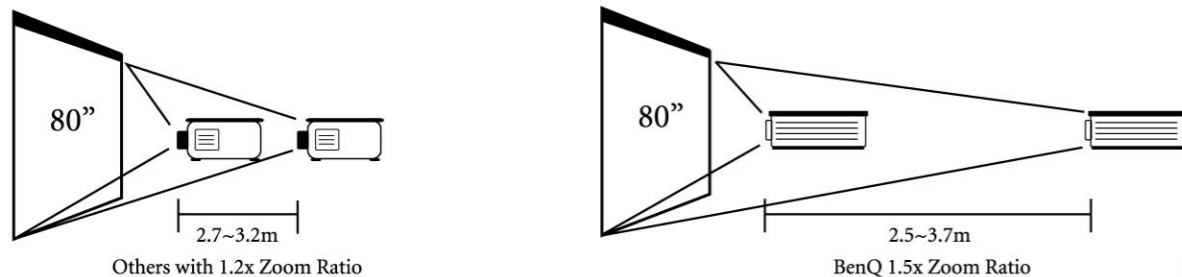

*Specification may vary by model.

±40° Auto Keystone Adjustment

With ±40° automatic keystone adjustment, you can set up the projected image quickly – turning it into a perfect square effortlessly.

*Specification may vary by model.