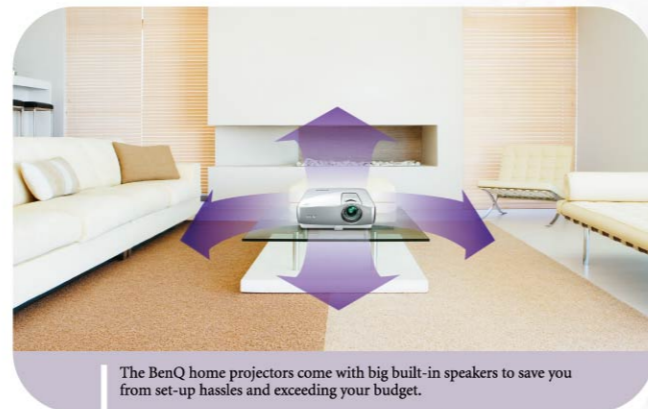

The BenQ home projectors come with big built-in speakers to save you from set-up hassles and exceeding your budget.

*Specification may vary by model.

1.5x Big Zoom Ratio

Enjoy the convenience and flexibility of a big 1.5x zoom ratio! This feature opens up the space with an impressively wide range of throw distances – allowing you to set up the projector without spending extra on re-constructing the room.