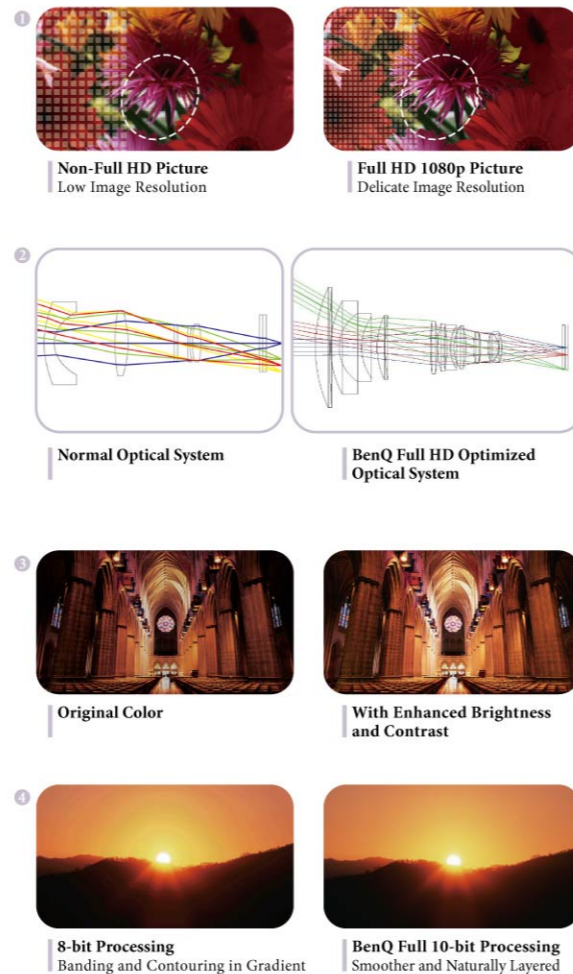

Adjustable Color Management

For home theater enthusiasts with unique preferences for picture quality and color display, the color management system allows them to fine-tune every hue as well as the contrast, brightness, color temperature, gamma and white balance levels to best match their viewing needs.