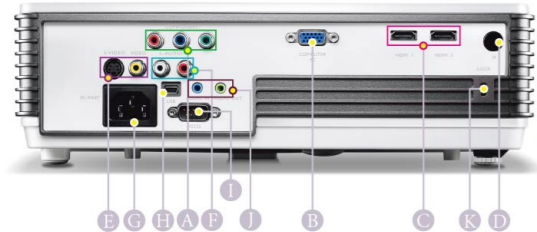

- A RS232
- B Monitor out
- C Component
- D Video / S-video
- E USB
- F HDMI
- G IR
- H Security slot
- I Computer in
- J Audio(L / R)
- K Audio in / out
- L DC 12V
- M AC socket

W1000+

- A USB
- B Component
- C Video / S-video
- D Computer in
- E HDMI
- F AC socket
- G RS232
- H Audio in / out
- I Audio(L / R)
- J IR
- K Security slot