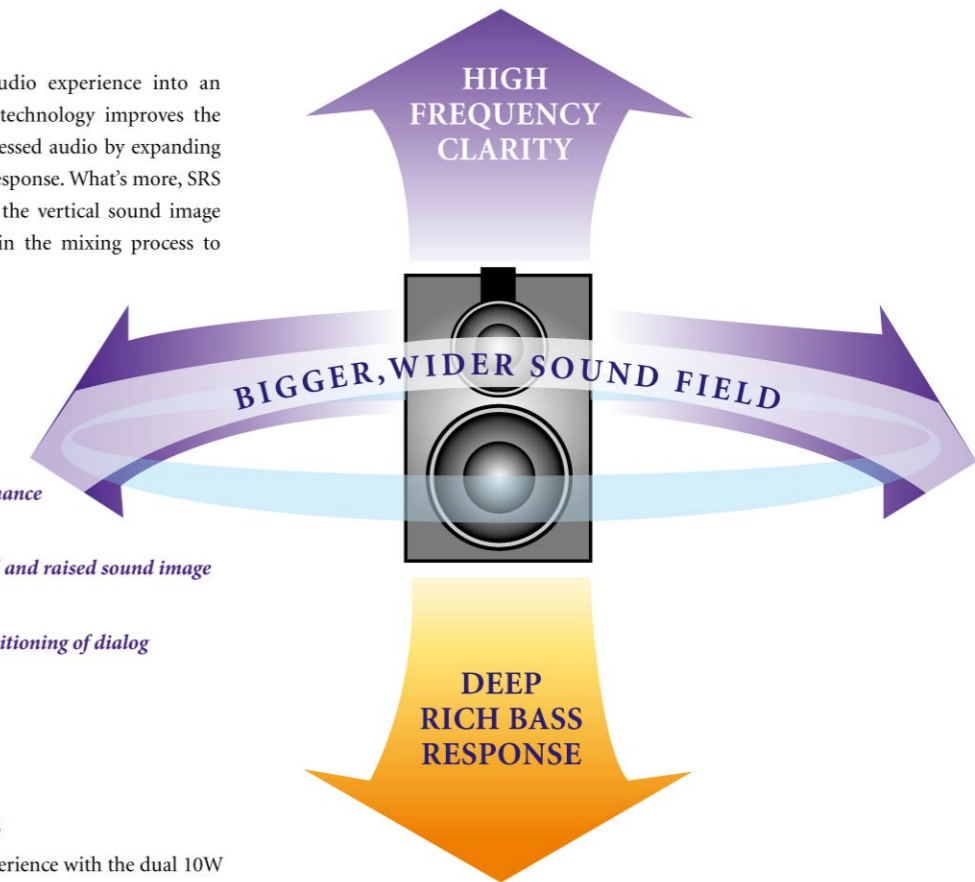

Powerful Audio Performance

SRS WOW HD™ Audio Technology

BenQ's home projectors transform your day-to-day audio experience into an over-the-top "WOW" with SRS WOW HD. This audio technology improves the dynamic audio performance of compressed and uncompressed audio by expanding the size of the audio image and creating a deep, rich bass response. What's more, SRS WOW HD widens the horizontal sound field and raises the vertical sound image with patented techniques – retrieving information lost in the mixing process to create a more natural audio experience.

All About SRS WOW HD

- Enhances the stereo to improve dynamic audio performance
- Sculpts bass response to achieve maximum thump
- Generates more natural audio with a wider sound field and raised sound image
- Provides high-definition control for realistic clarity
- Provides center control for dynamic extraction and positioning of dialog

20W Big Speakers with Sound Boxes

The BenQ home projectors complete your audiovisual experience with the dual 10W built-in speakers that come with sound boxes to refine every sound – adding more definition to bass and treble. The speakers are sealed and secured within each side of the projector with BenQ's anti-shake design to ensure projection stability while delivering surround sound audio quality.