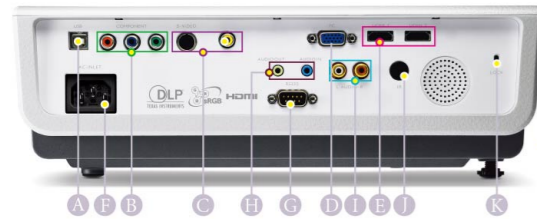

W1000+

- A USB
- B Component
- C Video / S-video
- D Computer in
- E HDMI
- F AC socket
- G RS232
- H Audio in / out
- I Audio(L / R)
- J IR
- K Security slot