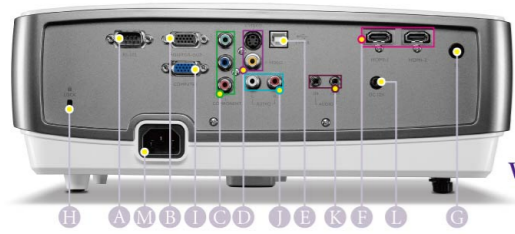

The BenQ Home Projectors

A Simple and Affordable Home Theater Solution for Each and Every Home

W1100

- A RS232
- B Monitor out
- C Component
- D Video / S-video
- E USB
- F HDMI
- G IR
- H Security slot
- I Computer in
- J Audio(L / R)
- K Audio in / out
- L DC 12V
- M AC socket