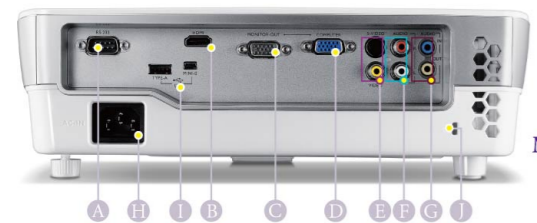

MS612ST

- A RS232
- B HDMI
- C Monitor out
- D Computer in
- E Video / S-video
- F Audio(L / R)
- G Audio in / out
- H AC socket
- I USB