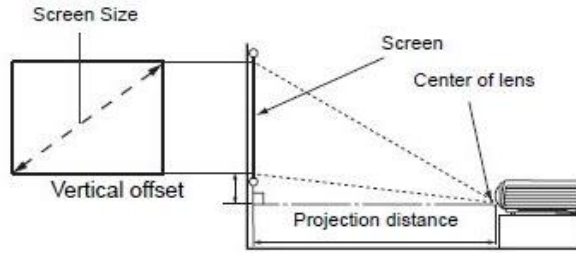

*Lamp life results will vary depending on environmental conditions and usage. Actual product's features and specifications are subject to change without notice.

GP20 Ultra Lite LED Projector

Distance Chart

Screen Size				Projection Distance in mm	Vertical offset in mm
Diagonal		W (mm)	H (mm)		
Inches	mm				
30	762	646	404	750	0
40	1016	862	538	1000	0
50	1270	1077	673	1250	0
60	1524	1292	808	1500	0
80	2032	1723	1077	2000	0
100	2540	2154	1346	2500	0
120	3048	2585	1615	3000	0
150	3810	3231	2019	3750	0
200	5080	4308	2692	5000	0
220	5588	4739	2962	5500	0
250	6350	5385	3365	6250	0
300	7620	6462	4039	7500	0

Dimension