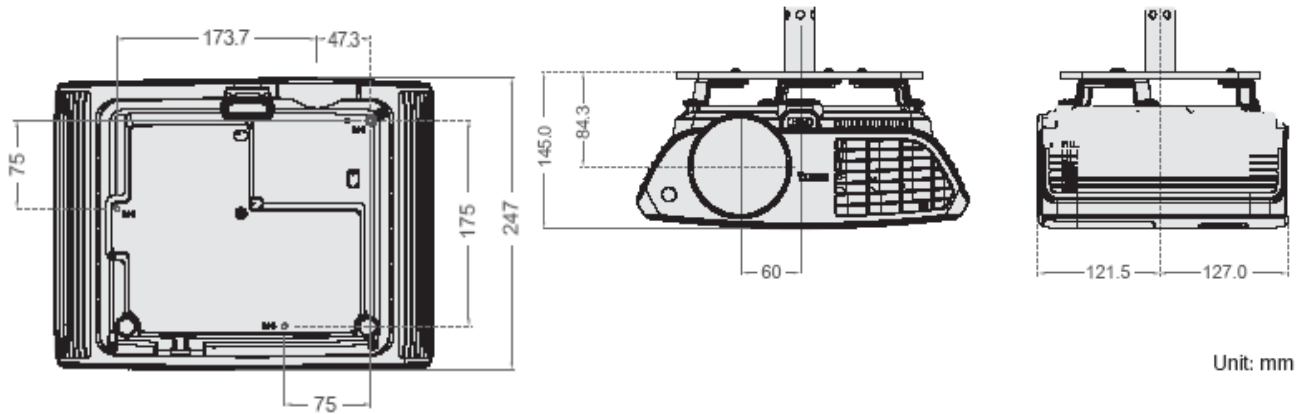

## Distance Chart

16:9 screen				Recommended projection distance from screen in mm			Vertical offset in mm
diagonal		Width	Height	Min length (with max. zoom)	Average	Max length (with min. zoom)	
Inches	mm	mm	mm				
34.30	871	759	427	-	-	600	77
40	1016	886	498	637	668	700	90
50	1270	1107	623	796	835	874	112
60	1524	1328	747	955	1002	1049	134
80	2032	1771	996	1273	1336	1399	179
100	2540	2214	1245	1592	1670	1749	224
120	3048	2657	1494	1910	2004	2099	269
150	3810	3321	1868	2388	2505	2623	336
188.5	4788	4173	2347	3000	-	-	423

## Wall mount Chart

Ceiling mount screws:

M4 x L8 (Max. L = 12 mm, Min. L = 8 mm)

## Dimension