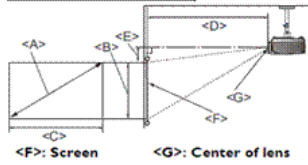

*** When ISF is enable, default picture mode is **ISF Night**. When 3D is on, picture mode only show 3D. When 3D is off, 3D will also disappear.

W3000 Digital Projector

Distance Chart

Floor Installation

Ceiling Installation

		Screen Size			Projection Distance			Vertical Offset
Diagonal		W (mm)	H (mm)	Min. Distance	Average	Max. Distance		
Inch	mm			(Min. Zoom)		(Max. Zoom)		
36	914.4	797	448	917	1199	1482	67	
40	1016	886	498	1018	1333	1647	75	
60	1524	1328	747	1528	1999	2471	112	
80	2032	1771	996	2037	2665	3294	149	
100	2540	2214	1,245	2546	3332	4118	187	
120	3048	2657	1,494	3055	3998	4941	224	
150	3810	3321	1,868	3819	4998	6177	280	
200	5080	4428	2,491	5092	6664	8235	374	
250	6350	5535	3,113	6365	8329	10294	467	
300	7620	6641	3,736	7638	9995	12353	560	