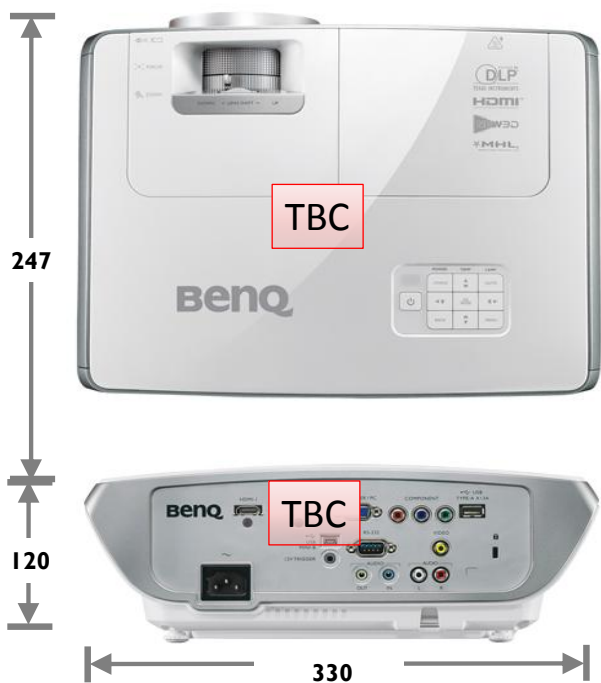

W3000 Digital Projector

Distance Chart

Floor Installation

Ceiling Installation

		Screen Size			Projection Distance			Vertical Offset
Diagonal		W (mm)	H (mm)	Min. Distance	Average	Max. Distance		
Inch	mm			(Min. Zoom)		(Max. Zoom)		
36	914.4	797	448	917	1199	1482	67	
40	1016	886	498	1018	1333	1647	75	
60	1524	1328	747	1528	1999	2471	112	
80	2032	1771	996	2037	2665	3294	149	
100	2540	2214	1,245	2546	3332	4118	187	
120	3048	2657	1,494	3055	3998	4941	224	
150	3810	3321	1,868	3819	4998	6177	280	
200	5080	4428	2,491	5092	6664	8235	374	
250	6350	5535	3,113	6365	8329	10294	467	
300	7620	6641	3,736	7638	9995	12353	560	

Wall Mount / Ceiling Mount Chart

Dimension

Unit: mm