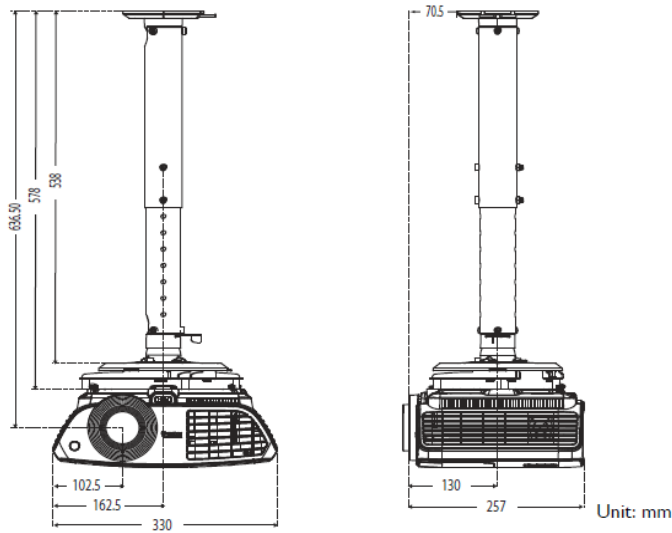

*** When ISF is enable, default picture mode is **ISF Night**. When 3D is on, picture mode only show 3D. When 3D is off, 3D will also disappear.

W3000 Digital Projector

Distance Chart

Floor Installation

Ceiling Installation

		Screen Size			Projection Distance			Vertical Offset
Diagonal		W (mm)	H (mm)	Min. Distance	Average	Max. Distance		
Inch	mm			(Min. Zoom)		(Max. Zoom)		
36	914.4	797	448	917	1199	1482	67	
40	1016	886	498	1018	1333	1647	75	
60	1524	1328	747	1528	1999	2471	112	
80	2032	1771	996	2037	2665	3294	149	
100	2540	2214	1,245	2546	3332	4118	187	
120	3048	2657	1,494	3055	3998	4941	224	
150	3810	3321	1,868	3819	4998	6177	280	
200	5080	4428	2,491	5092	6664	8235	374	
250	6350	5535	3,113	6365	8329	10294	467	
300	7620	6641	3,736	7638	9995	12353	560	

Wall Mount / Ceiling Mount Chart

Dimension

Unit: mm