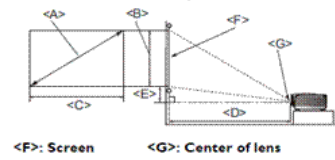

*Lamp life results will vary depending on environmental conditions and usage. Actual product's features and specifications are subject to change without notice.

** Default picture mode is **Standard**. When 3D is on, picture mode menu only show 3D. When 3D is off, 3D will also disappear.

*** When ISF is enable, default picture mode is **ISF Night**. When 3D is on, picture mode only show 3D. When 3D is off, 3D will also disappear.

W3000 Digital Projector

Distance Chart

Floor Installation

Ceiling Installation

		Screen Size			Projection Distance			Vertical Offset
Diagonal		W (mm)	H (mm)	Min. Distance	Average	Max. Distance		
Inch	mm			(Min. Zoom)		(Max. Zoom)		
36	914.4	797	448	917	1199	1482	67	
40	1016	886	498	1018	1333	1647	75	
60	1524	1328	747	1528	1999	2471	112	
80	2032	1771	996	2037	2665	3294	149	
100	2540	2214	1,245	2546	3332	4118	187	
120	3048	2657	1,494	3055	3998	4941	224	
150	3810	3321	1,868	3819	4998	6177	280	
200	5080	4428	2,491	5092	6664	8235	374	
250	6350	5535	3,113	6365	8329	10294	467	
300	7620	6641	3,736	7638	9995	12353	560	