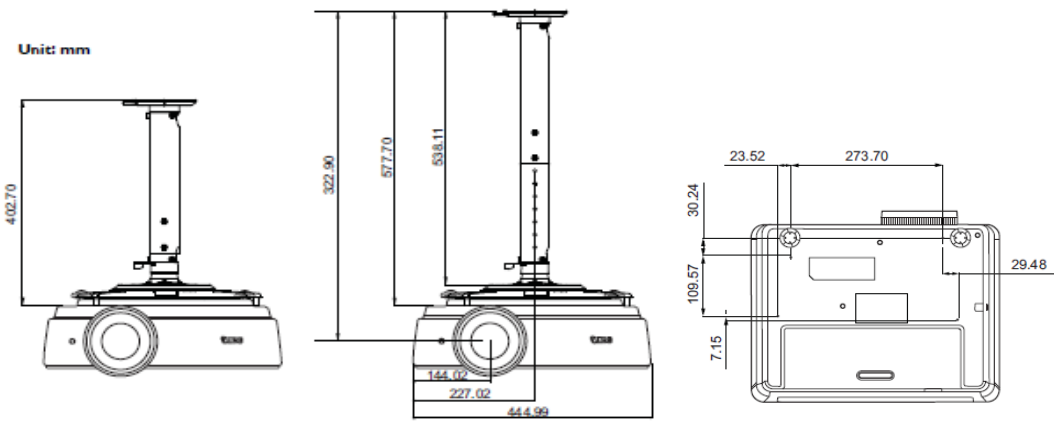

Dimensions	Dimensions(W x H x D)	446 x 152 x 336 mm
	Weight	6.7KG

Power	Power Supply	AC100 to 240 V, 50 to 60 Hz
	Power Consumption	Typical 620W, Network standby <6W, Standby power <0.5W
	Power Management Function	Automatic power off after 20 minutes without a display source.

*Lamp life results will vary depending on environmental conditions and usage. Actual product's features and specifications are subject to change without notice.

Distance Chart

■ The screen aspect ratio is 4:3 and the projected picture is 4:3

Diagonal <A> [inch (mm)]	Screen dimensions		Projection distance <D> [cm]			Lowest/ Highest lens position <E> [cm]
	Height [cm]	Width <C> [cm]	Min distance	Average	Max distance	
60 (1524)	91	122	183	238	293	11.4
70 (1778)	107	142	214	278	342	13.3
80 (2032)	122	163	244	317	391	15.2
90 (2286)	137	183	275	357	439	17.1
100 (2540)	152	203	305	397	488	19.1
110 (2794)	168	224	336	436	537	21.0
120 (3048)	183	244	366	476	586	22.9
130 (3302)	198	264	397	516	634	24.8
140 (3556)	213	285	427	555	683	26.7
150 (3810)	229	305	458	595	732	28.6
160 (4064)	244	325	488	634	781	30.5
170 (4318)	259	345	519	674	830	32.4
180 (4572)	274	366	549	714	878	34.3
190 (4826)	290	386	580	753	927	36.2
200 (5080)	305	406	610	793	976	38.1
250 (6350)	381	508	762	991	1220	47.6
300 (7620)	457	610	915	1189	1463	57.2

Floor Installation

<F>: Screen <G>: Center of lens

Ceiling Installation

<F>: Screen <G>: Center of lens

Wall mount/Ceiling mount Chart

Dimension