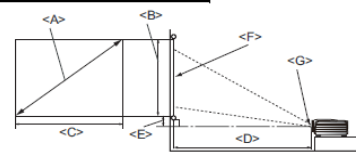

Distance Chart

■ The screen aspect ratio is 4:3 and the projected picture is 4:3

Diagonal <A> [inch (mm)]	Screen dimensions		Projection distance <D> [cm]			Lowest/ Highest lens position <E> [cm]
	Height <B> [cm]	Width <C> [cm]	Min distance	Average	Max distance	
60 (1524)	91	122	183	238	293	11.4
70 (1778)	107	142	214	278	342	13.3
80 (2032)	122	163	244	317	391	15.2
90 (2286)	137	183	275	357	439	17.1
100 (2540)	152	203	305	397	488	19.1
110 (2794)	168	224	336	436	537	21.0
120 (3048)	183	244	366	476	586	22.9
130 (3302)	198	264	397	516	634	24.8
140 (3556)	213	285	427	555	683	26.7
150 (3810)	229	305	458	595	732	28.6
160 (4064)	244	325	488	634	781	30.5
170 (4318)	259	345	519	674	830	32.4
180 (4572)	274	366	549	714	878	34.3
190 (4826)	290	386	580	753	927	36.2
200 (5080)	305	406	610	793	976	38.1
250 (6350)	381	508	762	991	1220	47.6
300 (7620)	457	610	915	1189	1463	57.2

Floor Installation