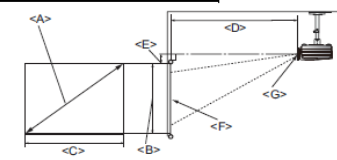

Ceiling Installation