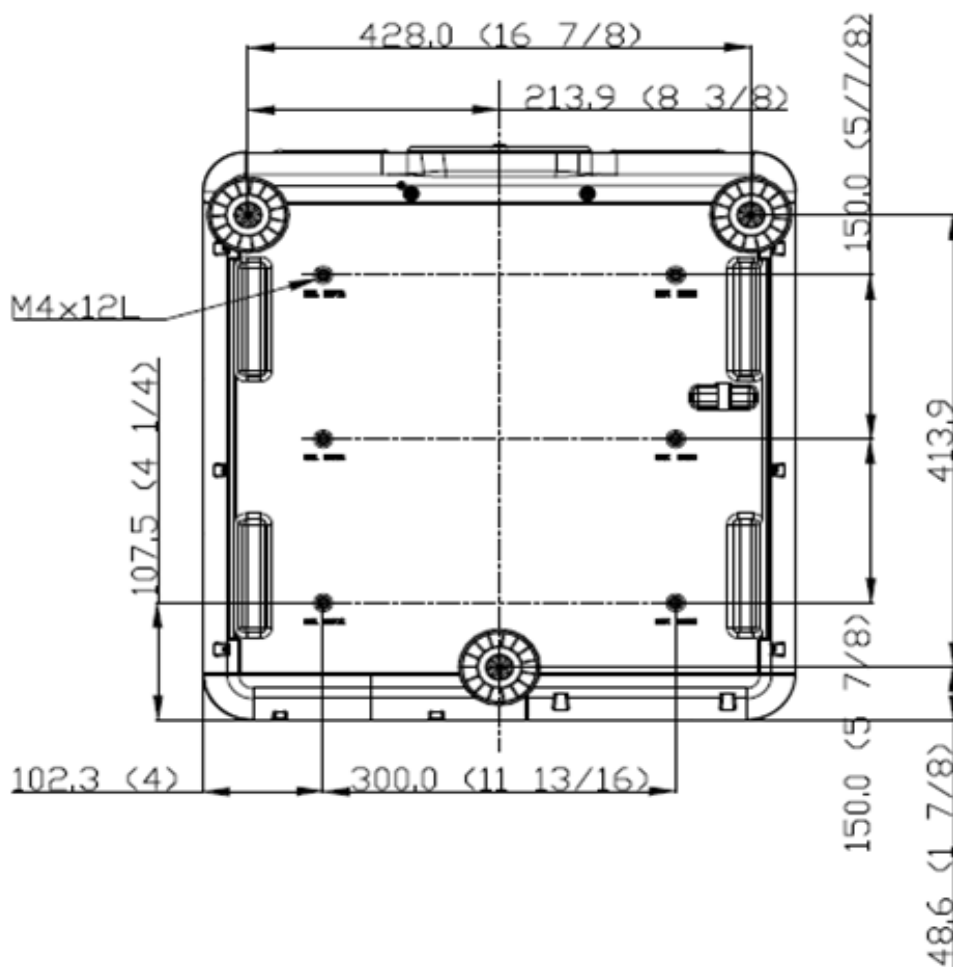

Ceiling Mount Holes (mm/inches)