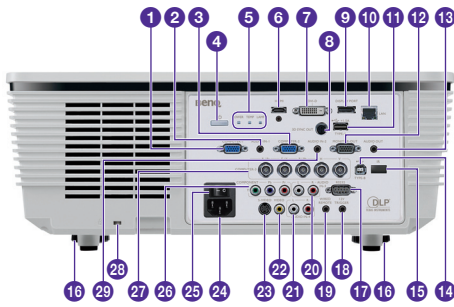

Input and Output Terminals

1 COMPUTER-1 input jack	10 RJ45 LAN input jack	22 VIDEO input jack
2 AUDIO IN-1 jack	11 USB TYPE-A port	23 S-VIDEO input jack
3 COMPUTER-2 input jack	12 MONITOR-OUT output jack	24 AC power cord inlet
4 Power button	13 AUDIO OUT jack	25 AC Power Switch
5 Indicator light (POWER, TEMPERATURE, LAMP)	14 USB TYPE-B port	26 COMPONENT Y/Pb/Pr input
6 HDMI input jack	15 Rear IR remote sensor	27 COMPUTER-3, RGBHV(H+V), Y/Pb(CB)/Pr(Cr) input
7 DVI input	16 Front adjuster feet	28 Kensington anti-theft lock slot
8 3D SYNC OUT jack	17 RS232 control port	29 AUDIO IN-2 jack
9 DISPLAY PORT	18 12V TRIGGER	
	19 WIRED REMOTE	
	20 AUDIO IN-3 input jack	
	21 AUDIO IN-4 input jack	

Product Specifications