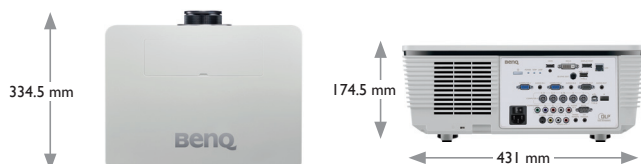

Dimension

Optional Accessories

- Spare Lamp Kit
- Ceiling Mount
- Optional Lens

Because it matters