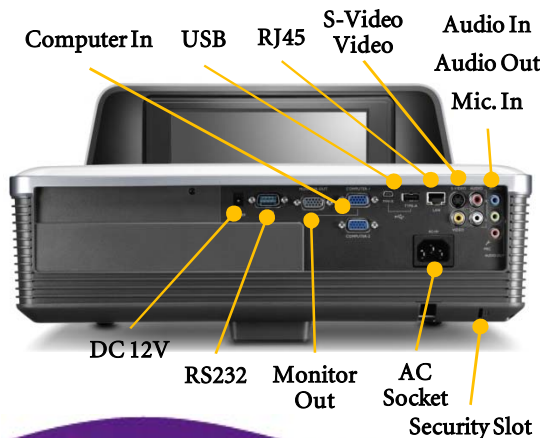

Easy Maintenance

- -Filter Free Design
- -Virtually Color Decay Free

Projection System	DLP® technology by Texas Instruments®	
Native Resolution	XGA (1024 x 768)	
Brightness	2500 ANSI lumens	
Contrast Ratio	3000:1 (Full on/Full off)	
Aspect Ratio	4:3 Native, 16:9 Selectable	
Color	Full 1.07 billion color palette	
Image Size (Diagonal)	60" to 300"	
Throw Ratio	0.3, 78"@48cm	
Lamp	230W, 3500/5000 hours (Normal/Economic mode)	
Computer Compatibility	VGA(640 x 350) to WUXGA(1920 x 1200)	
HDTV Compatibility	480i, 480p, 576i, 576p, 720p, 1080i, 1080p	
Video Compatibility	NTSC, PAL, SECAM	
Horizontal Frequency	31-98 kHz	
Vertical Scan Rate	48-120 Hz	
Input Terminals	PC	Analog RGB: D-sub 15 pin x 2 USB connector: Type A x 1 (USB memory drive, mouse/keypad control), Type mini B x1 (USB display)
	A/V	Component Video: D-sub 15 pin x 2 (Shared with Analog RGB connector)
		S-Video: Mini Din 4 pin x 1
		Composite Video: RCA x 1
	Audio	Stereo Mini Jack x 1
		Audio L/R : RCA x 2 Microphone: Stereo Mini Jack x1
Output Terminal	PC	Monitor Out: D-sub 15 pin x 1
	Audio	Variable Audio Out : Stereo Mini Jack x 1
		Speaker: 10W x 2
	DC 12V x1	
Control Terminal	Serial Connector : RS232 (D-sub 9pin) x 1	
Dimensions(W x H x D)	404 x 229 x 324 mm	
Weight	5.8 kg (12.8lbs)	
Power Supply	100 to 240 VAC, 50 to 60 Hz	
Power Consumption	315W, Standby<1W	
Audible Noise	36/30 dB (Normal/Economic mode)	
On-Screen Display Languages	Bulgarian/ Croatian/ Czech/ Danish/ Dutch/ English/ Finnish/ French/ German/ Greek/ Hungarian/ Italian/ Indonesian/ Japanese/ Korean/ Norwegian/ Polish/ Portuguese/ Romanian/ Russian/ Simplified Chinese/Spanish/ Swedish/ Turkish/ Thai/ Traditional Chinese (26 Languages)	
Picture Modes	Cinema/Dynamic/Presentation/sRGB/User 1/User 2	
Functions	BrilliantColor™	Noise Reduction
	Direct Power On and Off	LAN Control/ Display
	Closed Caption	3D Comb Filter
	USB Display	PC-Less Presentation
	Wireless Display (Optional)	4-1 Display
	3D Ready	Microphone in
Accessories (Standard)	User Manual CD	Power Cable
	Quick Start Guide	Batteries
	Remote Control	D-sub cable
Accessories (Optional)	Ceiling Mounting Kit	Spare Lamp Kit