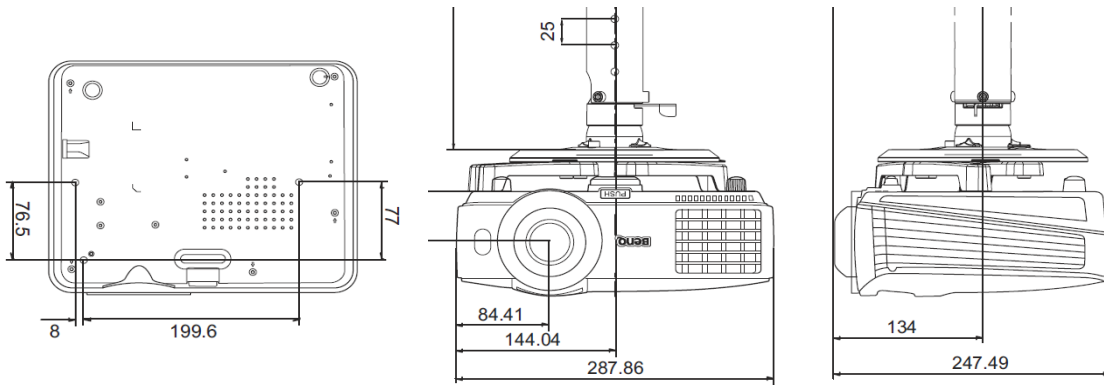

*Lamp life results will vary depending on environmental conditions and usage. Actual product's features and specifications are subject to change without notice.

** Default mode is **Presentation**. When 3D is on, Picture Modes only shows 3D. When 3D is off, it is not shown in Picture Modes.

MW632ST Digital Projector

Distance Chart

Screen size				Distance from screen (mm)			Vertical offset (mm)
Diagonal		W (mm)	H (mm)	Min length (max. zoom)	Average	Max length (min. zoom)	
Inch	mm						
40	1016	862	538	625	688	750	13
60	1524	1292	808	938	1031	1125	20
80	2032	1723	1077	1250	1375	1500	27
100	2540	2154	1346	1563	1719	1875	34
120	3048	2585	1615	1875	2063	2250	40
140	3556	3015	1885	2188	2406	2625	47
160	4064	3446	2154	2500	2750	3000	54
180	4572	3877	2423	2813	3094	3375	61
200	5080	4308	2692	3125	3438	3750	67
250	6350	5385	3365	3906	4297	4688	84
300	7620	6462	4039	4688	5156	5625	101

Wall mount/Ceiling mount Chart

Dimension