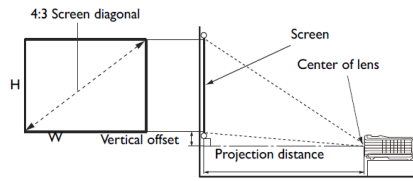

*Lamp life results will vary depending on environmental conditions and usage. Actual product's features and specifications are subject to change without notice.

** Default mode is **Presentation**. When 3D is on, Picture Modes only shows 3D. When 3D is off, it is not shown in Picture Modes.

MW632ST Digital Projector

Distance Chart

Screen size				Distance from screen (mm)			Vertical offset (mm)
Diagonal		W (mm)	H (mm)	Min length (max. zoom)	Average	Max length (min. zoom)	
Inch	mm						
40	1016	862	538	625	688	750	13
60	1524	1292	808	938	1031	1125	20
80	2032	1723	1077	1250	1375	1500	27
100	2540	2154	1346	1563	1719	1875	34
120	3048	2585	1615	1875	2063	2250	40
140	3556	3015	1885	2188	2406	2625	47
160	4064	3446	2154	2500	2750	3000	54
180	4572	3877	2423	2813	3094	3375	61
200	5080	4308	2692	3125	3438	3750	67
250	6350	5385	3365	3906	4297	4688	84
300	7620	6462	4039	4688	5156	5625	101