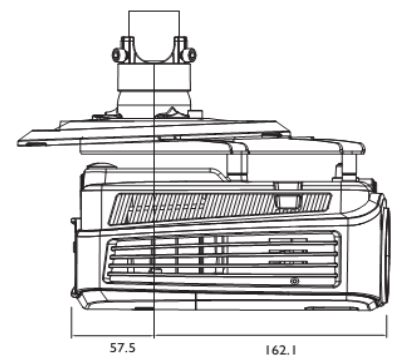

Wall mount/Ceiling mount Chart