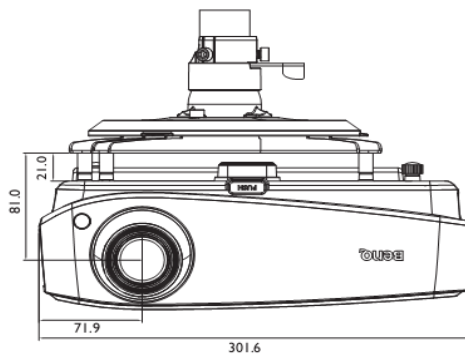

Wall mount/Ceiling mount Chart