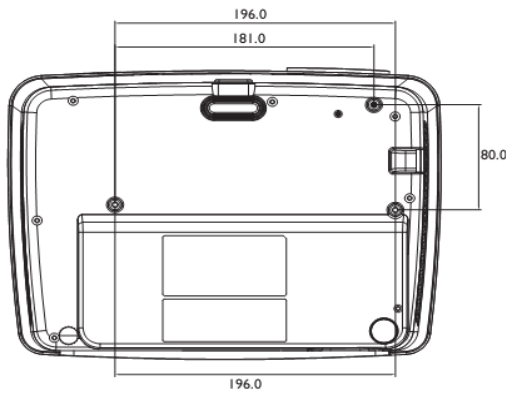

Wall mount/Ceiling mount Chart