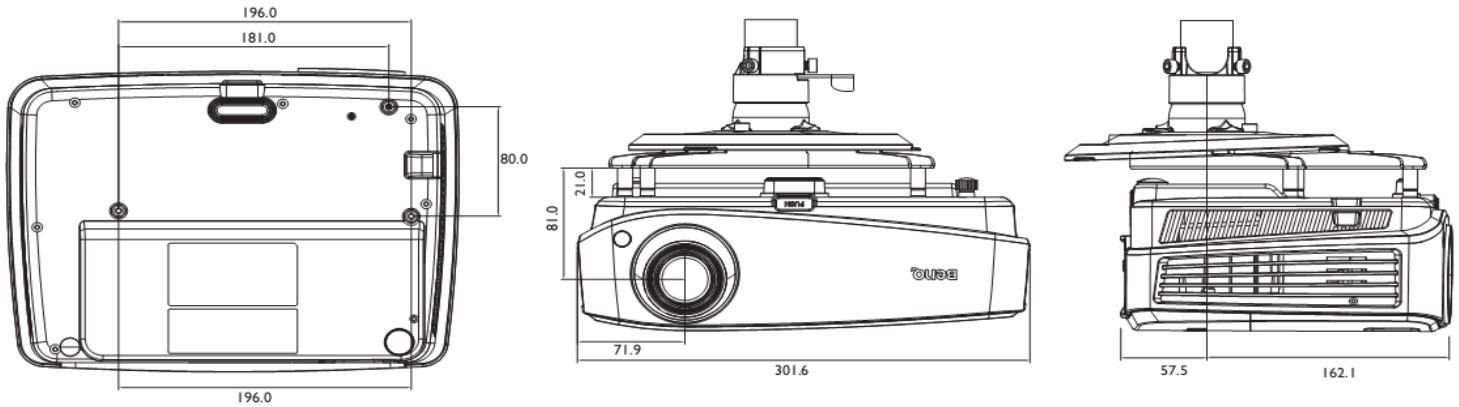

Wall mount/Ceiling mount Chart