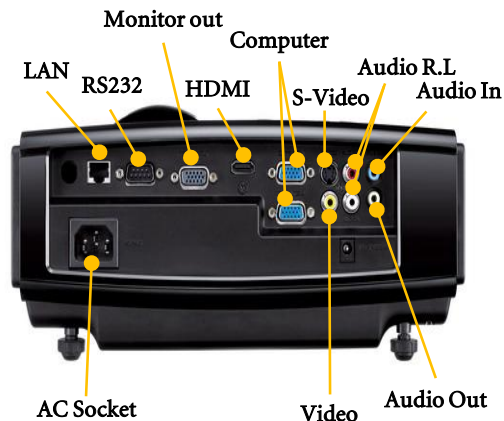

BenQ

MP776 ST

Digital Projector

HIGHLIGHTS

- Short Throw (0.6 Throw Ratio)
- Filter Free Design
- No Color Decay
- Crestron/PJLink Compatible
- 3500 ANSI Lumens
- XGA Native Resolution
- BrilliantColor™
- 3D Color Management
- VIDI™
- 6 Segments Color Wheel
- Keystone ± 30 Degree
- 5W x 2 Speakers
- Variable Audio Out
- Closed Captioning
- Multi Languages Web Control
(English/French/German/Italian/Japanese/Spanish/Simplified Chinese/Traditional Chinese)