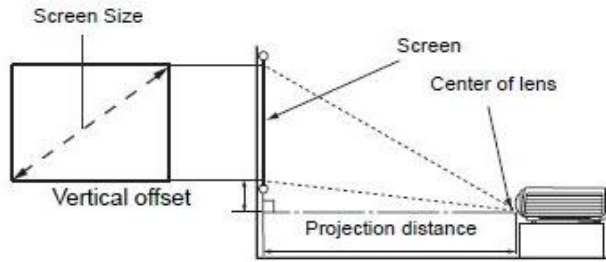

Dimensions (W x H x D)	220mm x 177mm x 61.8mm (w/o DVD) , 220mm x 177mm x 95.0mm (w/ DVD)	
Weight	1.5kg (0.67 pounds)	
Auto Blank	Effective distance : 20 cm ~ 30cm (Vary with different ambient light and the color of reflected object)	
Power	Power Supply	AC 100 to 240 V, 50/60 Hz
	Power Consumption	128W/95W (Typical/Eco) , Standby<0.5W
Audible Noise	36/32 dBA (Normal/Economic mode)	
On-Screen Display Languages	Arabic / Bulgarian/ Croatian/ Czech/ Danish/ Dutch/ English/ Finnish/ French/ German/ Greek/ Hungarian/ Hindi / Italian/ Indonesian/ Japanese/ Korean/ Norwegian/ Polish/ Portuguese/ Romanian/ Russian/ Simplified Chinese/Spanish/ Swedish/ Turkish/ Thai / Traditional Chinese (28 Languages)	

*Lamp life results will vary depending on environmental conditions and usage. Actual product's features and specifications are subject to change without notice.

Distance Chart

Screen Size				Projection Distance in mm	Vertical offset in mm
Diagonal		W	H		
Inches	mm	(mm)	(mm)		
30	762	646	404	750	0
40	1016	862	538	1000	0
50	1270	1077	673	1250	0
60	1524	1292	808	1500	0
80	2032	1723	1077	2000	0
100	2540	2154	1346	2500	0
120	3048	2585	1615	3000	0
150	3810	3231	2019	3750	0
200	5080	4308	2692	5000	0
220	5588	4739	2962	5500	0
250	6350	5385	3365	6250	0
300	7620	6462	4039	7500	0

Dimension