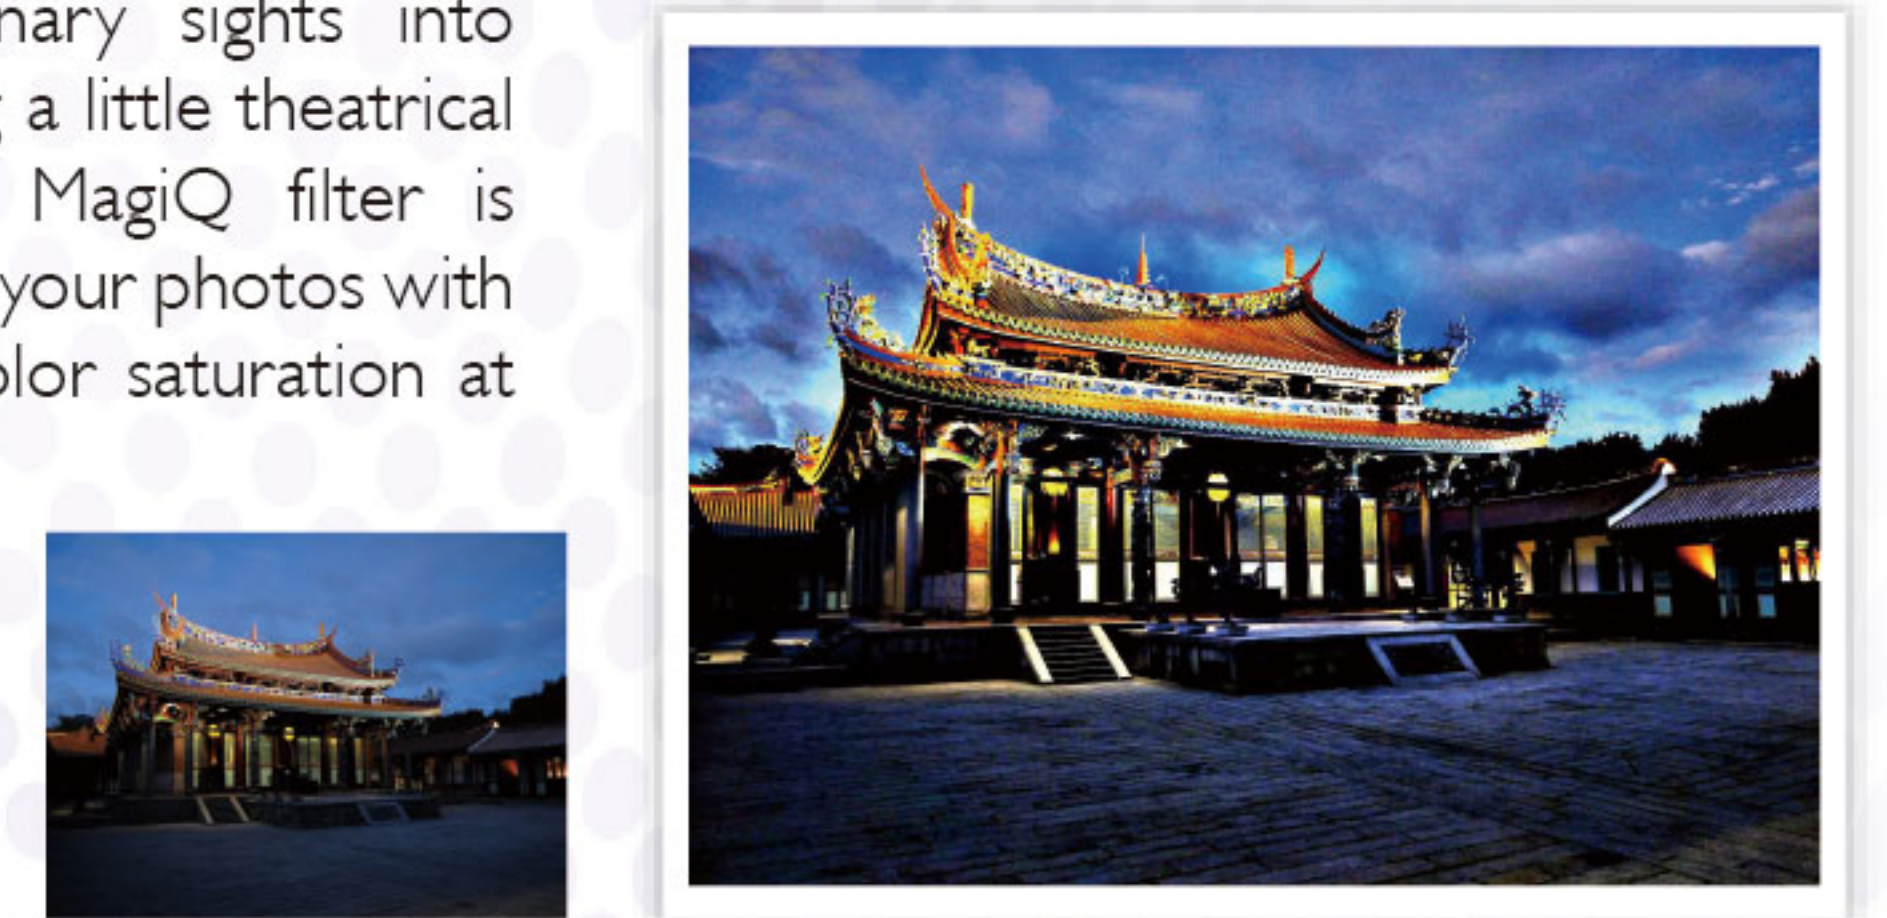

16M
CCD

BenQ

Enjoyment Matters

BenQ Digital Camera GH650

26x unlimited fun and enjoyment

The GH650 has what it takes to put the fun back into photography. Enjoy powerful 26x zoom that lets you take great photos even at great distances, a 16-megapixel CCD sensor, spacious 3" LCD screen, f/22.3-equivalent wide-angle lens, optical image stabilization, and 1cm super macro for amazing closeups.

Put it in a Panorama

Capture all of a magnificent scene in one stunning photo. Panorama mode guides you through the process, letting you pan horizontally or vertically through 120, 180 or a full 360 degrees, then automatically combines multiple shots into one grand image.