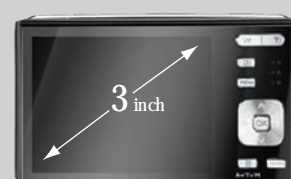

3 inch LCD screen

Seamless border, imposing view