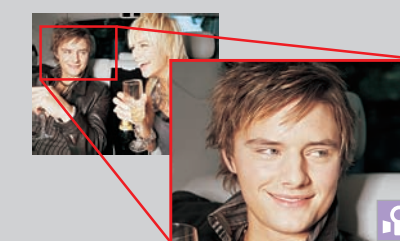

Optical zoom in video recording