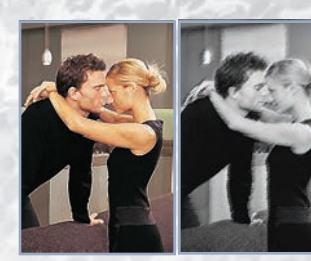

Sketch scene mode

12 Burst Capture in just 1 second

Photo frame and special image effect

Oil painting mode