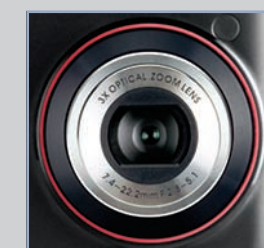

3 inch LCD screen

Seamless border, imposing view