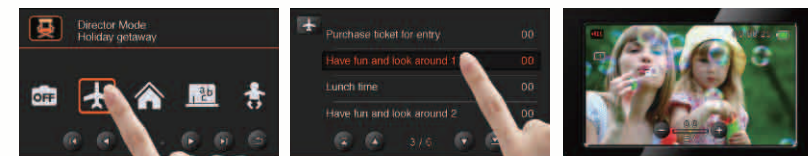

Select a theme for your movie   Select a scene   Start shooting video for the scene