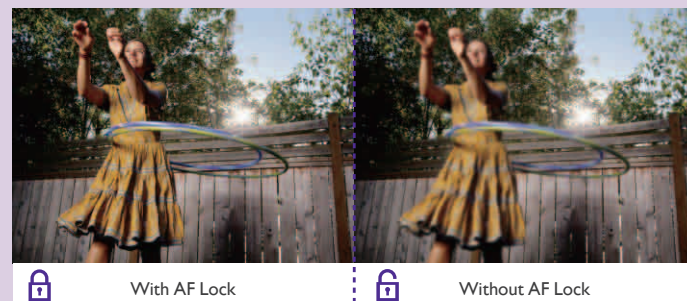

AF Lock

With touch-activated auto-focus lock, losing focus on your subject because of movement within the frame is a thing of the past. Simply press the on-screen lock icon to lock focus and you're good to go.