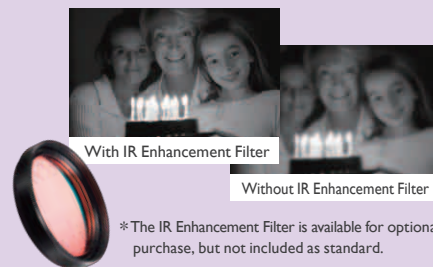

Brighter low-light video

Even when you're not shooting at night, but just in relatively dim lighting, the M33 can help improve video quality. An IR Enhancement Filter* uses infrared light to bring out detail and heighten contrast so you can better capture the actual scene.

*The IR Enhancement Filter is available for optional purchase, but not included as standard.