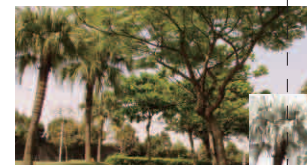

High-capacity battery

To provide dramatically longer video recording time of up to 2.5 hours, the M33 uses an enhanced battery pack mounted on the outside of the casing. This design also allows easy swapping of batteries, as well as better heat dissipation to keep internals cooler.

1700 mA

HDMI output

With support for the emerging standard for digital video in the home, you can show video stored in the M33 directly on any HDMI display.

Wide Angle Lens

Eyelid-type lens shield

An advanced lens shield not only provides superior protection for the lens, but it eliminates the need to keep track of an easily misplaced cap.

Expanded storage

Dual SD card slots—one for a standard SDHC and one for a micro SD card—let you store up to 64 GB of video, with automatic switching when one card is full.

Wide Angle Lens

An optional wide angle lens expands the angle of view up to 136°, giving you easy access to panoramic shots.

before

Magical season-changing effect

Turn a scene from a torrid summer day into a winter wonderland with an amazing filter* that uses infrared wavelengths instead to create images, turning the original green of trees into a radiant white, while heightening contrast throughout. The result is photos of astonishing beauty.

*The season-changing effect filter is available as an optional purchase, and not included as standard.

Handy remote control

An optional remote lets you start and stop recording or playback from up to two meters away.