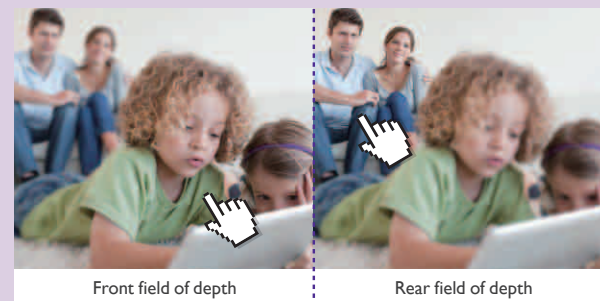

Touch AF

Just touch the part of the view where you want the focus. Instantly, your subject is captured in crisp detail, while the foreground and background are softened, giving your photos a natural sense of depth.