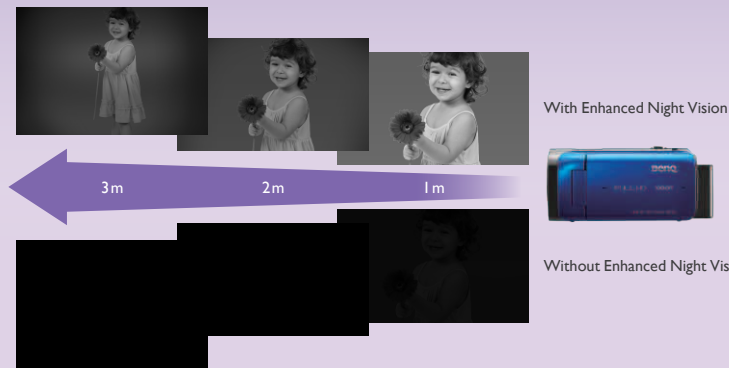

Better quality, longer distances

Enhanced nighttime shooting not only yields high-quality video, with far superior brightness and detail, but also lets you capture subjects and scenes from a greater distance away.